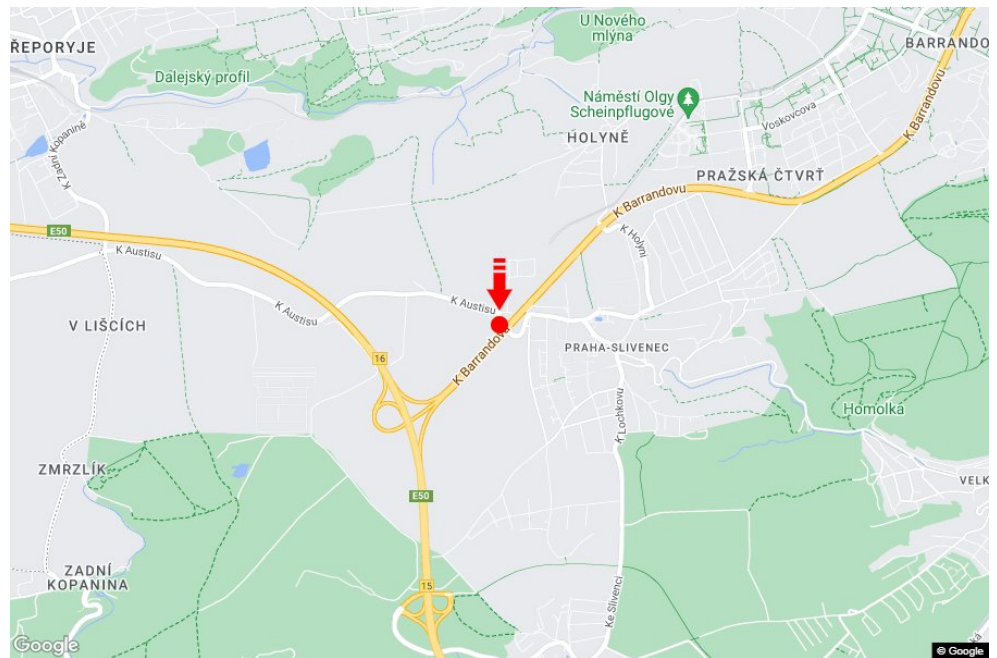

City: **Praha 05 - Slivenec**
District: **Praha**
Region: **Hlavní město Praha**
Type: **Billboard**

Address: **K Barrandovu /Ke Smíchovu sm.Jižní spojka,dc**
Coordinates (WGS84): **50.0191193 N 14.3471999 E**
Size: **510x240**

Panel location

- ☐ center
- ☒ suburb
- ☐ business district
- ☐ residential area
- ☐ industrial district
- ☐ undeveloped areas

Communications

- ☐ highway
- ☐ first-class road
- ☐ other roads
- ☒ street
- ☒ entrance
- ☐ exit
- ☐ car park
- ☐ pedestrian zone
- ☒ intersection

Position

- ☐ perpendicular
- ☒ oblique
- ☐ parallel
- ☒ separate

Visibility

- ☐ up to 20 m
- ☐ 20 - 50 m
- ☒ 20 - 50 m
- ☐ over 100 m
- ☐ custom lighting

Panel surroundings

☐ Public transport	☐ ČD, ČSAD railway station	☐ Post	☐ PNS
☐ Cultural facility	☐ Sport facilities	☐ Medical facility	☐ Shops
☐ Department store	☐ Supermarket	☐ filling station	☐ School, university
☐ Bank	☐ Restaurant	☐ Hotel