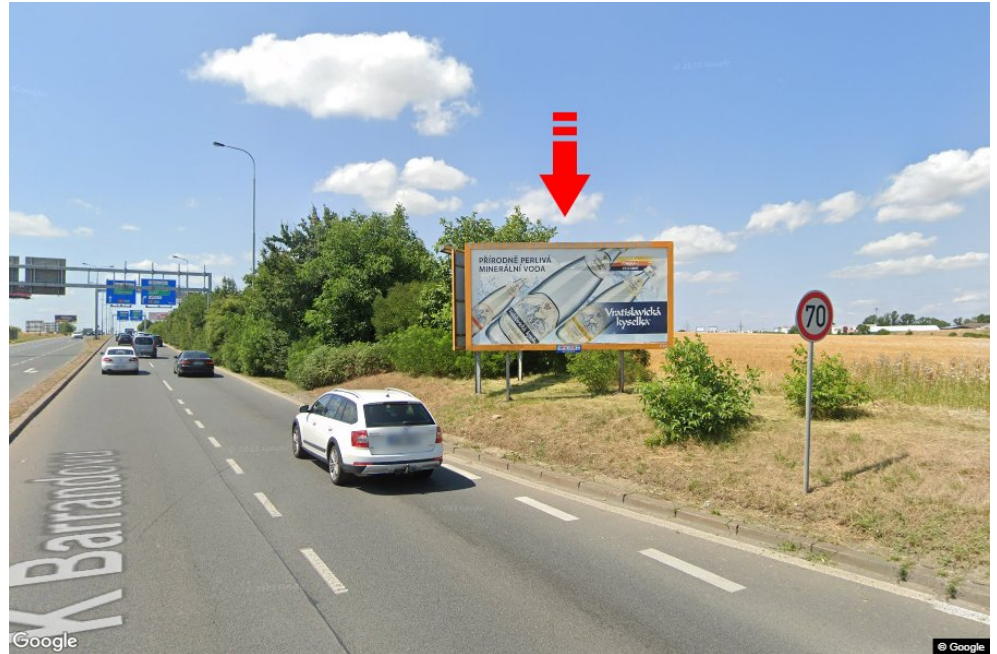

City: **Praha 05 - Slivenec**
 District: **Praha**
 Region: **Hlavní město Praha**
 Type: **Billboard**

Address: **K Barrandovu /Ke Smíchovu sm.okruh D0 záp.,zc**
 Coordinates (WGS84): **50.0191483 N 14.3472444 E**
 Size: **510x240**

Panel location

- center
- suburb
- business district
- residential area
- industrial district
- undeveloped areas

Communications

- highway
- first-class road
- other roads
- street
- entrance
- exit
- car park
- pedestrian zone
- intersection

Position

- perpendicular
- oblique
- parallel
- separate

Visibility

- up to 20 m
- 20 - 50 m
- 20 - 50 m
- over 100 m
- custom lighting

Panel surroundings

- | | | | |
|--|---|---|---|
| <input type="checkbox"/> Public transport | <input type="checkbox"/> ČD, ČSAD railway station | <input type="checkbox"/> Post | <input type="checkbox"/> PNS |
| <input type="checkbox"/> Cultural facility | <input type="checkbox"/> Sport facilities | <input type="checkbox"/> Medical facility | <input type="checkbox"/> Shops |
| <input type="checkbox"/> Department store | <input type="checkbox"/> Supermarket | <input type="checkbox"/> filling station | <input type="checkbox"/> School, university |
| <input type="checkbox"/> Bank | <input type="checkbox"/> Restaurant | <input type="checkbox"/> Hotel | |