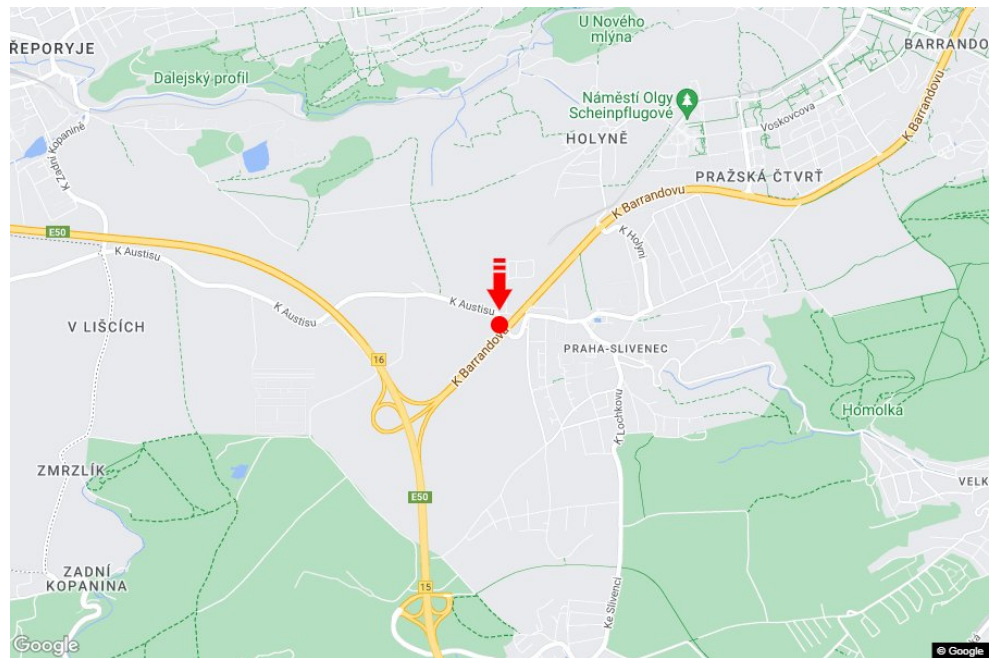

City: **Praha 05 - Slivenec**
District: **Praha**
Region: **Hlavní město Praha**
Type: **Billboard**

Address: **K Barrandovu /Ke Smíchovu sm.okruh D0 záp.,zc**
Coordinates (WGS84): **50.0191483 N 14.3472444 E**
Size: **510x240**

Panel location

- ☐ center
- ☒ suburb
- ☐ business district
- ☐ residential area
- ☐ industrial district
- ☐ undeveloped areas

Communications

- ☐ highway
- ☐ first-class road
- ☐ other roads
- ☒ street
- ☐ entrance
- ☒ exit
- ☐ car park
- ☐ pedestrian zone
- ☒ intersection

Position

- ☐ perpendicular
- ☒ oblique
- ☐ parallel
- ☒ separate

Visibility

- ☐ up to 20 m
- ☐ 20 - 50 m
- ☐ 20 - 50 m
- ☒ over 100 m
- ☐ custom lighting

Panel surroundings

☐ Public transport	☐ ČD, ČSAD railway station	☐ Post	☐ PNS
☐ Cultural facility	☐ Sport facilities	☐ Medical facility	☐ Shops
☐ Department store	☐ Supermarket	☐ filling station	☐ School, university
☐ Bank	☐ Restaurant	☐ Hotel