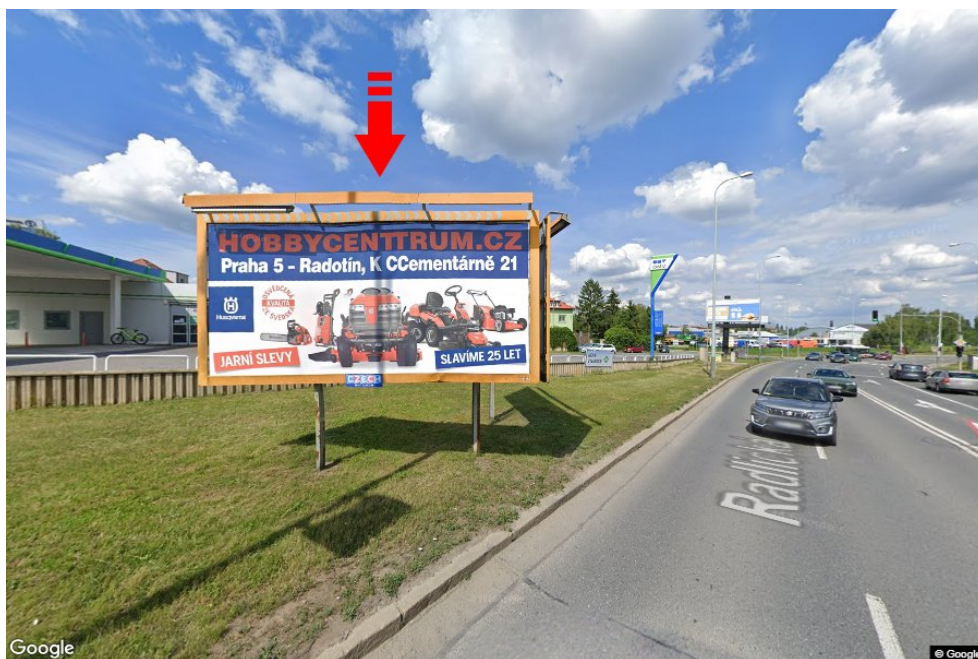

Size: **510x240**

Panel location

- center
- suburb
- business district
- residential area
- industrial district
- undeveloped areas

Communications

- highway
- first-class road
- other roads
- street
- entrance
- exit
- car park
- pedestrian zone
- intersection

Position

- perpendicular
- oblique
- parallel
- separate

Visibility

- up to 20 m
- 20 - 50 m
- 20 - 50 m
- over 100 m
- custom lighting

Panel surroundings

- | | | | |
|--------------------------------------------|------------------------------------------------------|-----------------------------------------------------|---------------------------------------------|
| <input type="checkbox"/> Public transport | <input type="checkbox"/> ČD, ČSAD railway station | <input type="checkbox"/> Post | <input type="checkbox"/> PNS |
| <input type="checkbox"/> Cultural facility | <input checked="" type="checkbox"/> Sport facilities | <input type="checkbox"/> Medical facility | <input checked="" type="checkbox"/> Shops |
| <input type="checkbox"/> Department store | <input checked="" type="checkbox"/> Supermarket | <input checked="" type="checkbox"/> filling station | <input type="checkbox"/> School, university |
| <input type="checkbox"/> Bank | <input type="checkbox"/> Restaurant | <input type="checkbox"/> Hotel | |