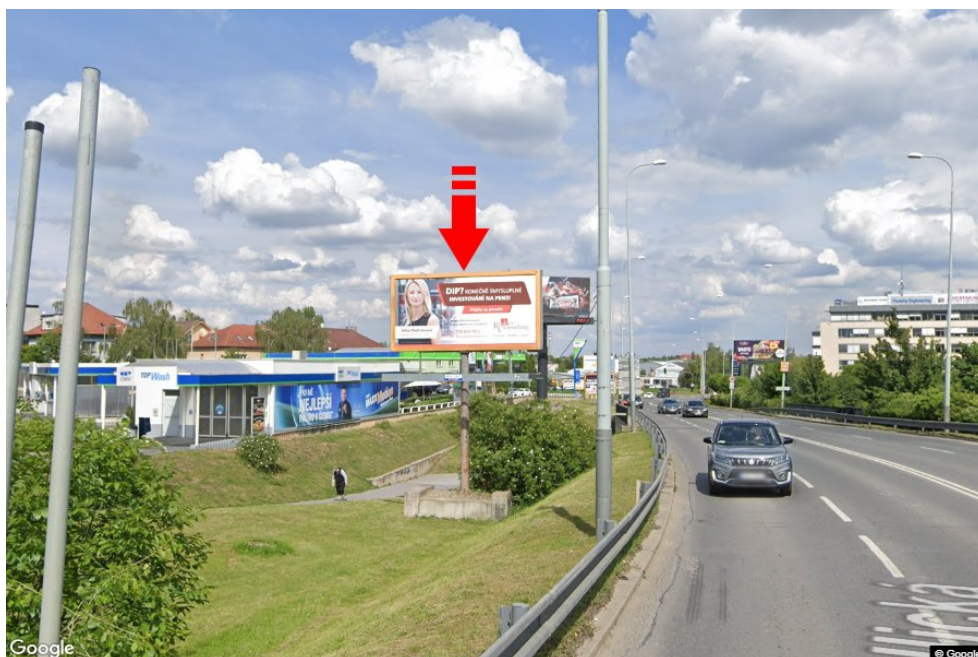

Type: **Billboard**

Size: **510x240**

Panel location

- center
- suburb
- business district
- residential area
- industrial district
- undeveloped areas

Communications

- highway
- first-class road
- other roads
- street
- entrance
- exit
- car park
- pedestrian zone
- intersection

Position

- perpendicular
- oblique
- parallel
- separate

Visibility

- up to 20 m
- 20 - 50 m
- 20 - 50 m
- over 100 m
- custom lighting

Panel surroundings

- | | | | |
|--|--|---|---|
| <input type="checkbox"/> Public transport | <input type="checkbox"/> ČD, ČSAD railway station | <input type="checkbox"/> Post | <input type="checkbox"/> PNS |
| <input type="checkbox"/> Cultural facility | <input checked="" type="checkbox"/> Sport facilities | <input type="checkbox"/> Medical facility | <input checked="" type="checkbox"/> Shops |
| <input type="checkbox"/> Department store | <input checked="" type="checkbox"/> Supermarket | <input checked="" type="checkbox"/> filling station | <input type="checkbox"/> School, university |
| <input type="checkbox"/> Bank | <input type="checkbox"/> Restaurant | <input type="checkbox"/> Hotel | |