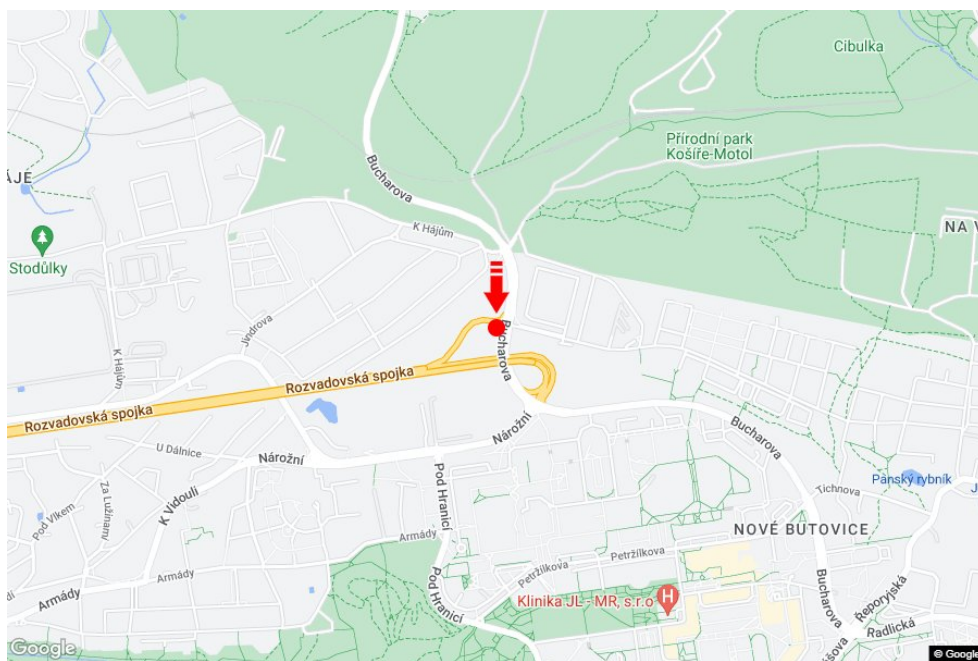

City: **Praha 05 - Stodůlky**

District: **Praha**

Region: **Hlavní město Praha**

Type: **Billboard**

Address: **Bucharova /Rozvadovská spojka
sm.Rozvadovská spojka,Radlická**

Coordinates (WGS84): **50.056539 N 14.3387514 E**

Size: **510x240**

Panel location

- ☐ center
- ☐ suburb
- ☐ business district
- ☐ residential area
- ☐ industrial district
- ☐ undeveloped areas

Communications

- ☐ highway
- ☐ first-class road
- ☐ other roads
- ☒ street
- ☐ entrance
- ☒ exit
- ☐ car park
- ☒ pedestrian zone
- ☒ intersection

Position

- ☐ perpendicular
- ☒ oblique
- ☐ parallel
- ☒ separate

Visibility

- ☐ up to 20 m
- ☐ 20 - 50 m
- ☐ 20 - 50 m
- ☒ over 100 m
- ☐ custom lighting

Panel surroundings

☐ Public transport	☐ ČD, ČSAD railway station	☐ Post	☐ PNS
☐ Cultural facility	☐ Sport facilities	☐ Medical facility	☐ Shops
☐ Department store	☐ Supermarket	☐ filling station	☐ School, university
☐ Bank	☐ Restaurant	☒ Hotel