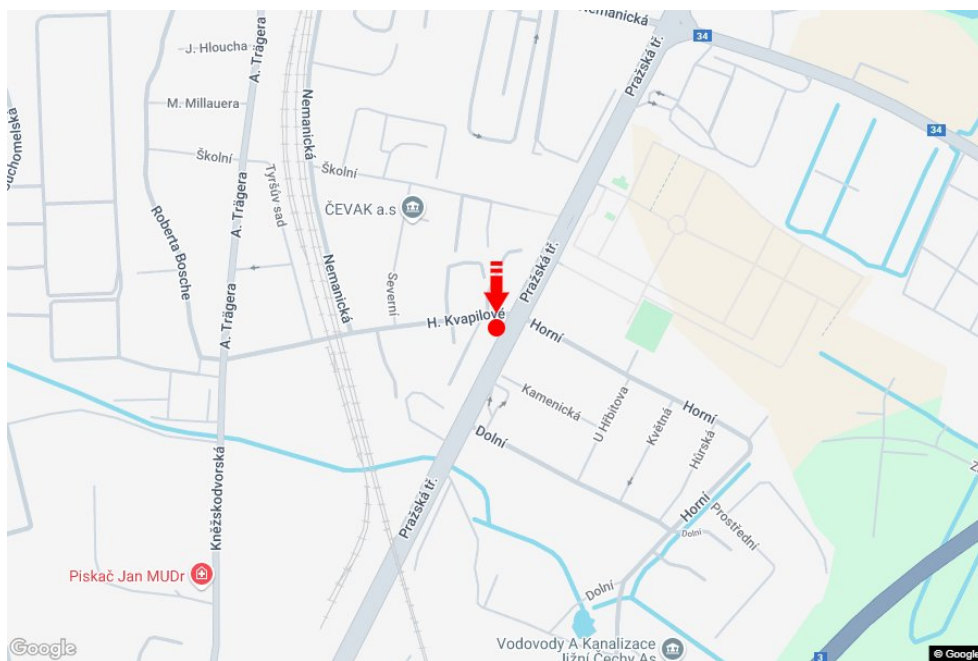

Panel no.: **1413520**

MIDIBOARD®

City: **České Budějovice**

Address: **Pražská tř. /Kamenická E49,I/3 příjezd od Prahy,dc**

District: **České Budějovice**

Coordinates (WGS84): **48.9983465 N 14.4810012 E**

Region: **Jihočeský kraj**

Type: **Double bigboard**

Size: **960x820**

Panel location

- ☐ center
- ☐ suburb
- ☐ business district
- ☐ residential area
- ☐ industrial district
- ☐ undeveloped areas

Communications

- ☐ highway
- ☒ first-class road
- ☐ other roads
- ☐ street
- ☒ entrance
- ☐ exit
- ☐ car park
- ☒ pedestrian zone
- ☐ intersection

Position

- ☒ perpendicular
- ☐ oblique
- ☐ parallel
- ☒ separate

Visibility

- ☐ up to 20 m
- ☐ 20 - 50 m
- ☐ 20 - 50 m
- ☒ over 100 m
- ☒ custom lighting

Panel surroundings

☐ Public transport	☐ ČD, ČSAD railway station	☐ Post	☐ PNS
☐ Cultural facility	☐ Sport facilities	☐ Medical facility	☐ Shops
☐ Department store	☐ Supermarket	☒ filling station	☐ School, university
☐ Bank	☐ Restaurant	☐ Hotel