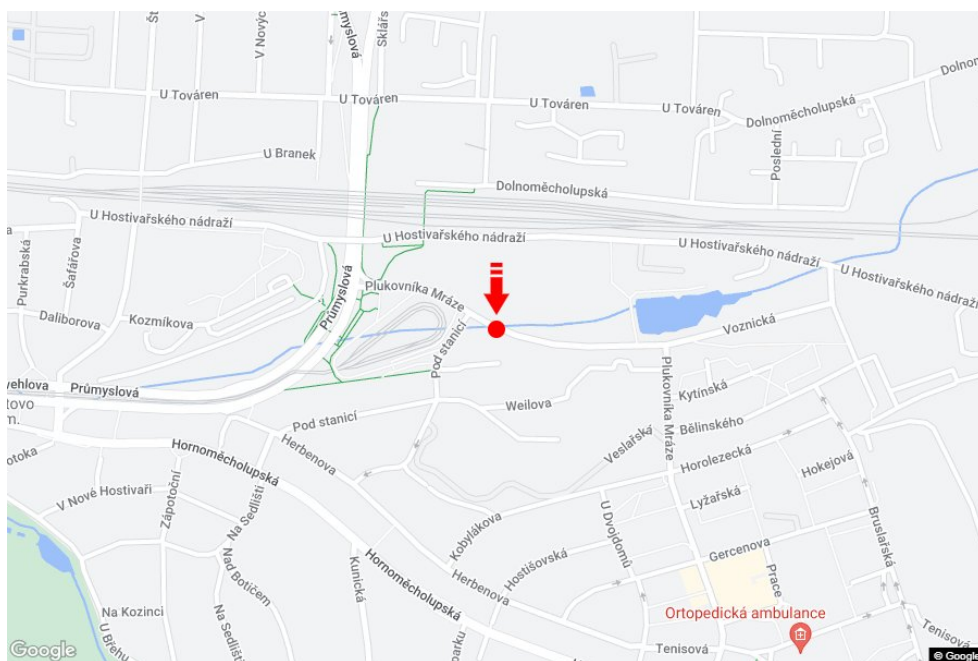

Panel no.: **1413522**

MIDIBOARD®

City: **Praha 10 - Hostivař**

Address: **Plukovníka Mráze sm.Průmyslová,dc**

District: **Praha**

Coordinates (WGS84): **50.0534198 N 14.5392929 E**

Region: **Hlavní město Praha**

Type: **Billboard**

Size: **510x240**

Panel location

- ☐ center
- ☐ suburb
- ☐ business district
- ☒ residential area
- ☐ industrial district
- ☐ undeveloped areas

Communications

- ☐ highway
- ☐ first-class road
- ☐ other roads
- ☒ street
- ☐ entrance
- ☐ exit
- ☐ car park
- ☐ pedestrian zone
- ☐ intersection

Position

- ☐ perpendicular
- ☒ oblique
- ☐ parallel
- ☒ separate

Visibility

- ☐ up to 20 m
- ☐ 20 - 50 m
- ☒ 20 - 50 m
- ☐ over 100 m
- ☐ custom lighting

Panel surroundings

☐ Public transport	☐ ČD, ČSAD railway station	☐ Post	☐ PNS
☒ Cultural facility	☐ Sport facilities	☐ Medical facility	☐ Shops
☐ Department store	☐ Supermarket	☐ filling station	☒ School, university
☐ Bank	☐ Restaurant	☒ Hotel