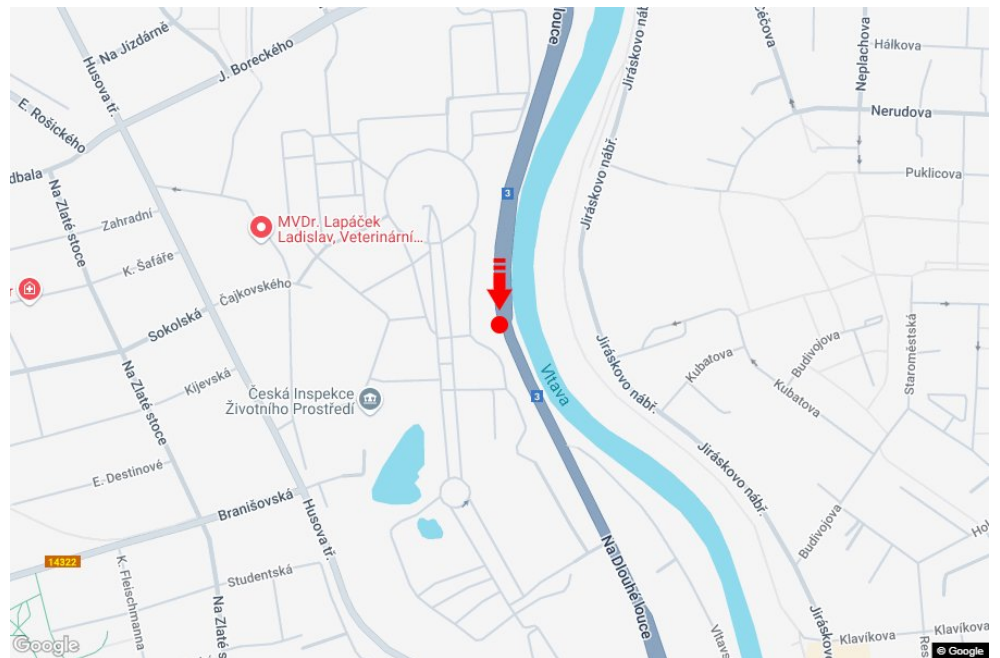

Panel no.: **1413524**

MIDIBOARD®

City: **České Budějovice**

District: **České Budějovice**

Region: **Jihočeský kraj**

Type: **Double bigboard**

Address: **Na Dlouhé louce E55, I/3 příjezd od Prahy, Plzně, dc**

Coordinates (WGS84): **48.9827112 N 14.4607121 E**

Size: **960x820**

Panel location

- ☐ center
- ☒ suburb
- ☐ business district
- ☐ residential area
- ☐ industrial district
- ☒ undeveloped areas

Communications

- ☐ highway
- ☒ first-class road
- ☐ other roads
- ☐ street
- ☒ entrance
- ☐ exit
- ☐ car park
- ☐ pedestrian zone
- ☐ intersection

Position

- ☒ perpendicular
- ☐ oblique
- ☐ parallel
- ☒ separate

Visibility

- ☐ up to 20 m
- ☐ 20 - 50 m
- ☐ 20 - 50 m
- ☒ over 100 m
- ☒ custom lighting

Panel surroundings

☐ Public transport	☐ ČD, ČSAD railway station	☐ Post	☐ PNS
☐ Cultural facility	☐ Sport facilities	☐ Medical facility	☒ Shops
☐ Department store	☐ Supermarket	☐ filling station	☐ School, university
☐ Bank	☒ Restaurant	☐ Hotel