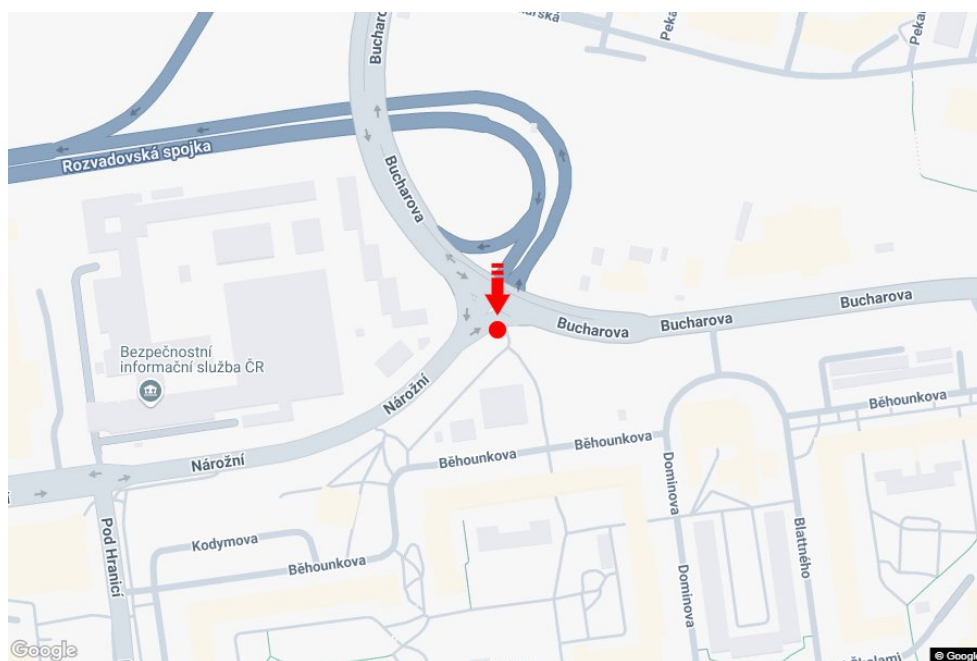

City: **Praha 05 - Stodůlky**

District: **Praha**

Region: **Hlavní město Praha**

Type: **Double bigboard**

Address: **Bucharova /Národní sm.Radlická,OC GALERIE,dc**

Coordinates (WGS84): **50.0545378 N 14.3403153 E**

Size: **960x820**

Panel location

- ☐ center
- ☒ suburb
- ☐ business district
- ☒ residential area
- ☐ industrial district
- ☐ undeveloped areas

Communications

- ☐ highway
- ☐ first-class road
- ☐ other roads
- ☒ street
- ☒ entrance
- ☐ exit
- ☐ car park
- ☐ pedestrian zone
- ☒ intersection

Position

- ☒ perpendicular
- ☐ oblique
- ☐ parallel
- ☒ separate

Visibility

- ☐ up to 20 m
- ☐ 20 - 50 m
- ☐ 20 - 50 m
- ☒ over 100 m
- ☒ custom lighting

Panel surroundings

☐ Public transport	☐ ČD, ČSAD railway station	☐ Post	☐ PNS
☐ Cultural facility	☐ Sport facilities	☐ Medical facility	☐ Shops
☐ Department store	☐ Supermarket	☒ filling station	☐ School, university
☐ Bank	☐ Restaurant	☐ Hotel