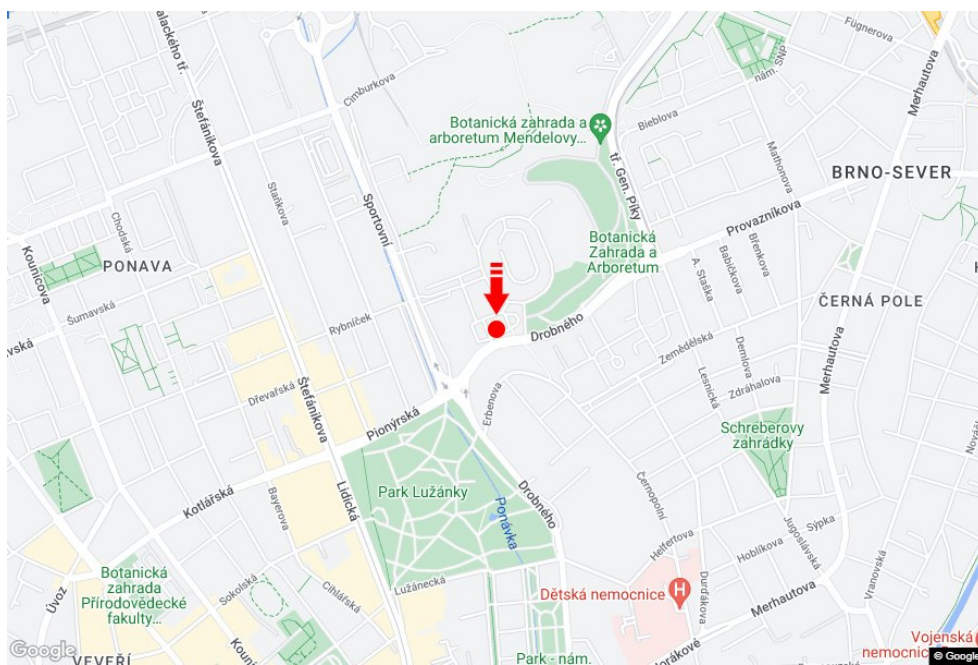

Panel no.: **1413552**

MIDIBOARD®

City: **Brno - Královo Pole**

Address: **Drobného /Provazníkova sm.Kotlářská,dc**

District: **Brno-město**

Coordinates **49.2106839 N 16.6108342 E**

Region: **Jihomoravský kraj**

(WGS84):

Type: **Billboard**

Size: **510x240**

Panel location

- ☐ center
- ☐ suburb
- ☒ business district
- ☒ residential area
- ☐ industrial district
- ☐ undeveloped areas

Communications

- ☐ highway
- ☐ first-class road
- ☐ other roads
- ☒ street
- ☒ entrance
- ☐ exit
- ☒ car park
- ☒ pedestrian zone
- ☐ intersection

Position

- ☐ perpendicular
- ☐ oblique
- ☐ parallel
- ☐ separate

Visibility

- ☐ up to 20 m
- ☒ 20 - 50 m
- ☐ 20 - 50 m
- ☐ over 100 m
- ☐ custom lighting

Panel surroundings

☐ Public transport	☐ ČD, ČSAD railway station	☐ Post	☐ PNS
☐ Cultural facility	☒ Sport facilities	☐ Medical facility	☐ Shops
☐ Department store	☐ Supermarket	☐ filling station	☐ School, university
☐ Bank	☐ Restaurant	☐ Hotel