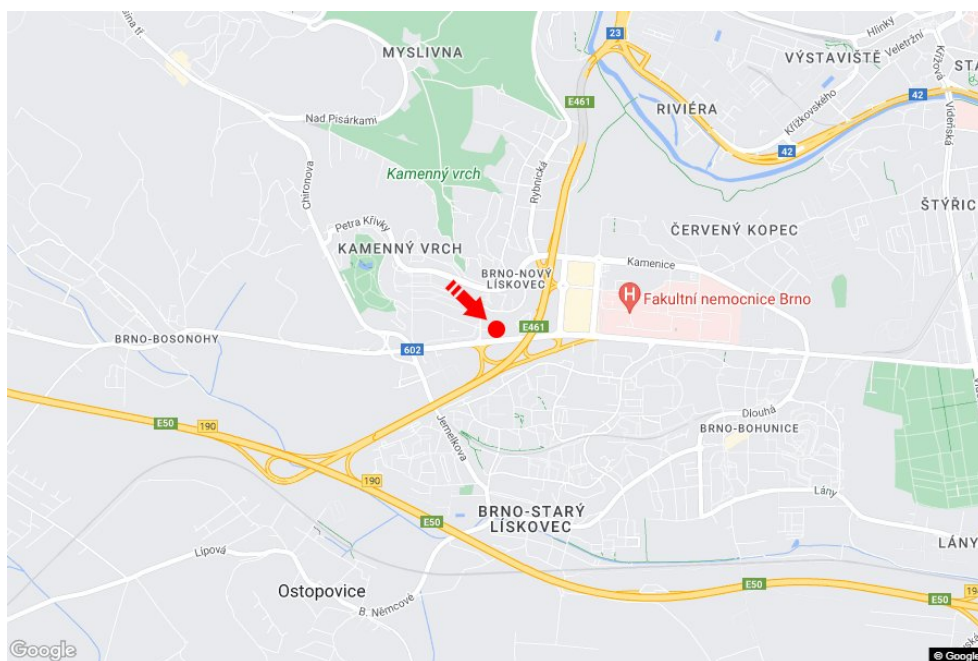

Panel no.: **1413554**

MIDIBOARD®

City: **Brno - Starý Lískovec**

Address: **Jihlavská /Svážná sm.Praha,D1,zc**

District: **Brno-město**

Coordinates (WGS84): **49.1740361 N 16.5592867 E**

Region: **Jihomoravský kraj**

Size: **510x240**

Type: **Billboard**

Panel location

- ☐ center
- ☒ suburb
- ☐ business district
- ☒ residential area
- ☐ industrial district
- ☐ undeveloped areas

Communications

- ☐ highway
- ☐ first-class road
- ☐ other roads
- ☒ street
- ☐ entrance
- ☒ exit
- ☒ car park
- ☒ pedestrian zone
- ☐ intersection

Position

- ☒ perpendicular
- ☐ oblique
- ☐ parallel
- ☐ separate

Visibility

- ☐ up to 20 m
- ☐ 20 - 50 m
- ☒ 20 - 50 m
- ☐ over 100 m
- ☐ custom lighting

Panel surroundings

☐ Public transport	☐ ČD, ČSAD railway station	☐ Post	☐ PNS
☐ Cultural facility	☐ Sport facilities	☐ Medical facility	☐ Shops
☐ Department store	☐ Supermarket	☐ filling station	☐ School, university
☐ Bank	☐ Restaurant	☐ Hotel