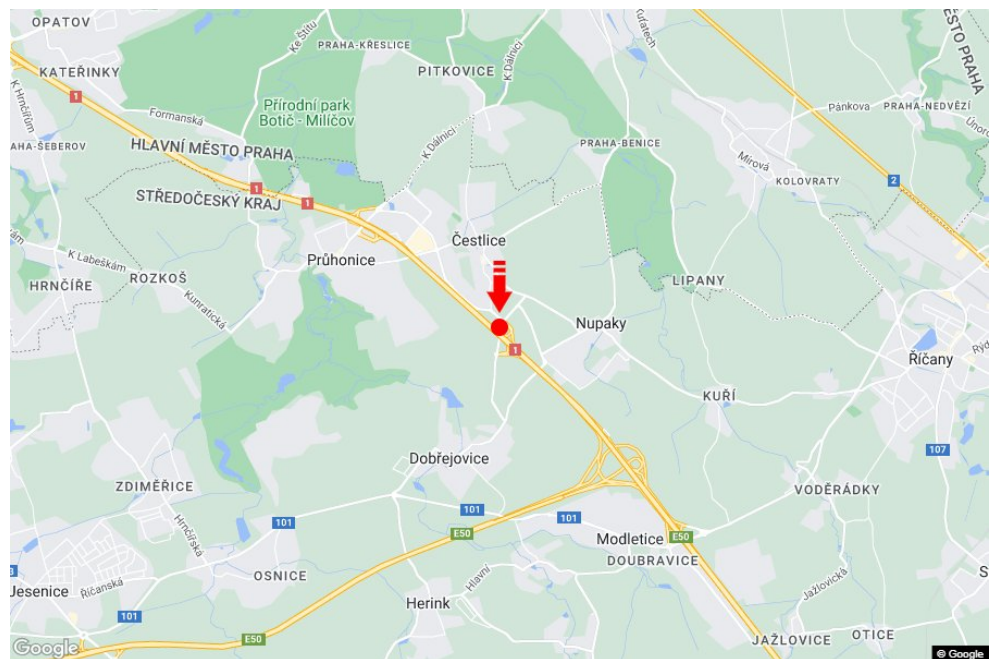

City: **D1 - 8.200**
District: **Praha-východ**
Region: **Středočeský kraj**
Type: **Reklama na mostech**

Address: **Praha-Vyškov Čestlice II**
Coordinates (WGS84): **49.9939635 N 14.5861668 E**
Size: **12x1,25**

Panel location

- ☐ center
- ☐ suburb
- ☐ business district
- ☐ residential area
- ☐ industrial district
- ☐ undeveloped areas

Communications

- ☒ highway
- ☐ first-class road
- ☐ other roads
- ☐ street
- ☐ entrance
- ☐ exit
- ☐ car park
- ☐ pedestrian zone
- ☐ intersection

Position

- ☐ perpendicular
- ☐ oblique
- ☐ parallel
- ☐ separate

Visibility

- ☐ up to 20 m
- ☐ 20 - 50 m
- ☐ 20 - 50 m
- ☒ over 100 m
- ☐ custom lighting

Panel surroundings

☐ Public transport	☐ ČD, ČSAD railway station	☐ Post	☐ PNS
☐ Cultural facility	☐ Sport facilities	☐ Medical facility	☐ Shops
☐ Department store	☐ Supermarket	☐ filling station	☐ School, university
☐ Bank	☐ Restaurant	☐ Hotel