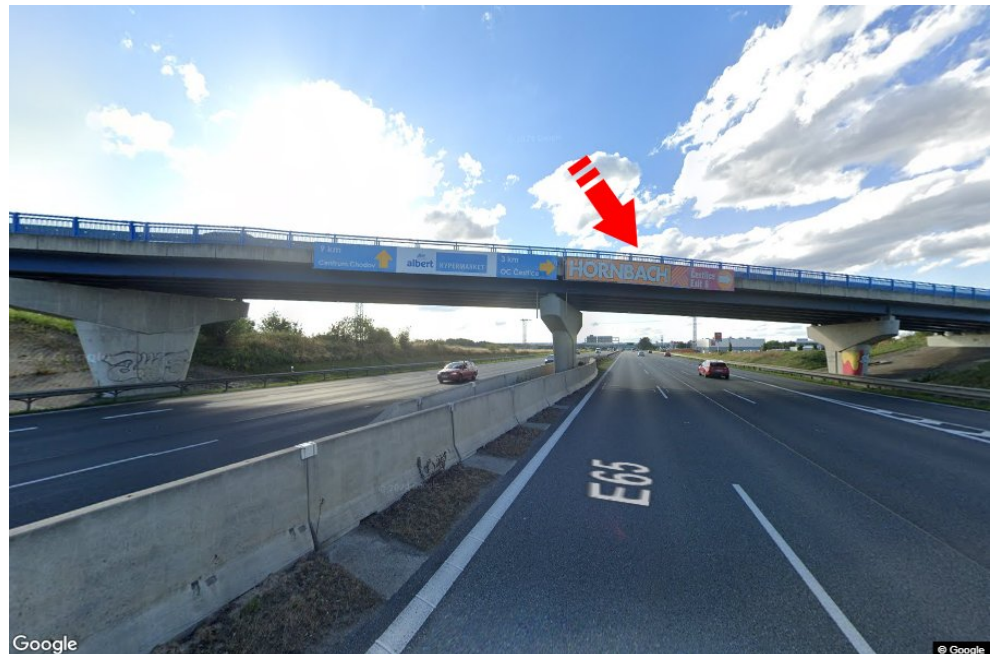

City: **D1 - 8.200**
 District: **Praha-východ**
 Region: **Středočeský kraj**
 Type: **Reklama na mostech**

Address: **Vyškov-Praha Čestlice II**
 Coordinates (WGS84): **49.9940385 N 14.5863558 E**
 Size: **10,5x1,2**

Panel location

- center
- suburb
- business district
- residential area
- industrial district
- undeveloped areas

Communications

- highway
- first-class road
- other roads
- street
- entrance
- exit
- car park
- pedestrian zone
- intersection

Position

- perpendicular
- oblique
- parallel
- separate

Visibility

- up to 20 m
- 20 - 50 m
- 20 - 50 m
- over 100 m
- custom lighting

Panel surroundings

- | | | | |
|--|---|---|---|
| <input type="checkbox"/> Public transport | <input type="checkbox"/> ČD, ČSAD railway station | <input type="checkbox"/> Post | <input type="checkbox"/> PNS |
| <input type="checkbox"/> Cultural facility | <input type="checkbox"/> Sport facilities | <input type="checkbox"/> Medical facility | <input type="checkbox"/> Shops |
| <input type="checkbox"/> Department store | <input type="checkbox"/> Supermarket | <input type="checkbox"/> filling station | <input type="checkbox"/> School, university |
| <input type="checkbox"/> Bank | <input type="checkbox"/> Restaurant | <input type="checkbox"/> Hotel | |