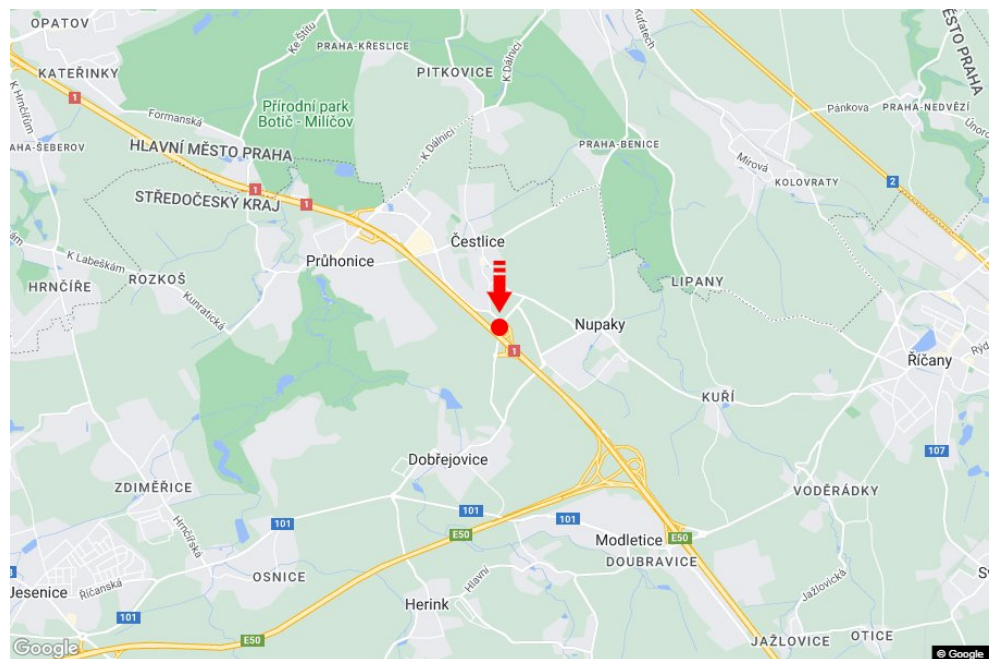

City: **D1 - 8.200**
District: **Praha-východ**
Region: **Středočeský kraj**
Type: **Reklama na mostech**

Address: **Vyškov-Praha Čestlice II**
Coordinates (WGS84): **49.9940385 N 14.5863558 E**
Size: **10,5x1,2**

Panel location

- ☐ center
- ☐ suburb
- ☐ business district
- ☐ residential area
- ☐ industrial district
- ☐ undeveloped areas

Communications

- ☒ highway
- ☐ first-class road
- ☐ other roads
- ☐ street
- ☐ entrance
- ☐ exit
- ☐ car park
- ☐ pedestrian zone
- ☐ intersection

Position

- ☐ perpendicular
- ☐ oblique
- ☐ parallel
- ☐ separate

Visibility

- ☐ up to 20 m
- ☐ 20 - 50 m
- ☐ 20 - 50 m
- ☒ over 100 m
- ☐ custom lighting

Panel surroundings

☐ Public transport	☐ ČD, ČSAD railway station	☐ Post	☐ PNS
☐ Cultural facility	☐ Sport facilities	☐ Medical facility	☐ Shops
☐ Department store	☐ Supermarket	☐ filling station	☐ School, university
☐ Bank	☐ Restaurant	☐ Hotel