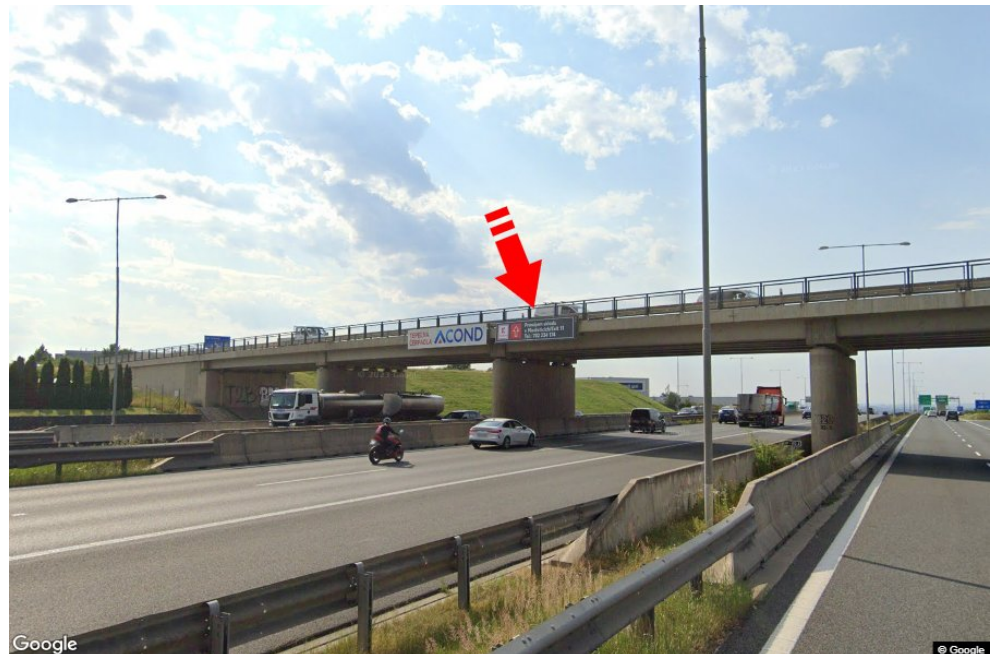

City: **D1 - 11.390**
 District: **Praha-východ**
 Region: **Středočeský kraj**
 Type: **Reklama na mostech**

Address: **Vyškov-Praha Modletice**
 Coordinates (WGS84): **49.9731824 N 14.615775 E**
 Size: **6x1,25**

Panel location

- center
- suburb
- business district
- residential area
- industrial district
- undeveloped areas

Communications

- highway
- first-class road
- other roads
- street
- entrance
- exit
- car park
- pedestrian zone
- intersection

Position

- perpendicular
- oblique
- parallel
- separate

Visibility

- up to 20 m
- 20 - 50 m
- 20 - 50 m
- over 100 m
- custom lighting

Panel surroundings

- | | | | |
|--|---|---|---|
| <input type="checkbox"/> Public transport | <input type="checkbox"/> ČD, ČSAD railway station | <input type="checkbox"/> Post | <input type="checkbox"/> PNS |
| <input type="checkbox"/> Cultural facility | <input type="checkbox"/> Sport facilities | <input type="checkbox"/> Medical facility | <input type="checkbox"/> Shops |
| <input type="checkbox"/> Department store | <input type="checkbox"/> Supermarket | <input type="checkbox"/> filling station | <input type="checkbox"/> School, university |
| <input type="checkbox"/> Bank | <input type="checkbox"/> Restaurant | <input type="checkbox"/> Hotel | |