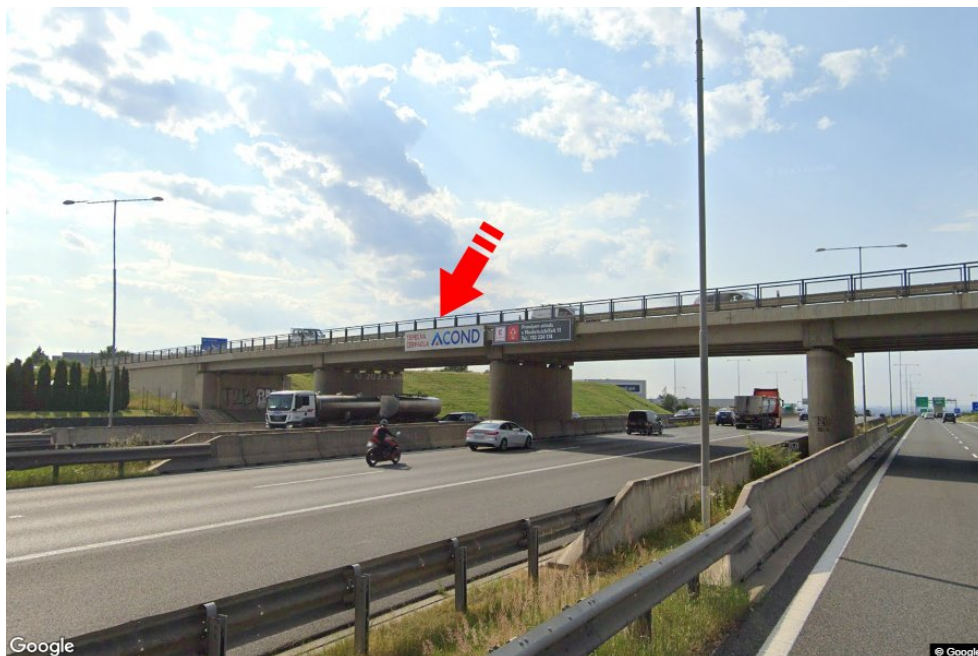

City: **D1 - 11.390**

Address: **Vyškov-Praha Modletice**

District: **Praha-východ**

Coordinates (WGS84): **49.9731824 N 14.615775 E**

Region: **Středočeský kraj**

Size: **7,5x1,25**

Type: **Reklama na mostech**

Panel location

- center
- suburb
- business district
- residential area
- industrial district
- undeveloped areas

Communications

- highway
- first-class road
- other roads
- street
- entrance
- exit
- car park
- pedestrian zone
- intersection

Position

- perpendicular
- oblique
- parallel
- separate

Visibility

- up to 20 m
- 20 - 50 m
- 20 - 50 m
- over 100 m
- custom lighting

Panel surroundings

- | | | | |
|--|---|---|---|
| <input type="checkbox"/> Public transport | <input type="checkbox"/> ČD, ČSAD railway station | <input type="checkbox"/> Post | <input type="checkbox"/> PNS |
| <input type="checkbox"/> Cultural facility | <input type="checkbox"/> Sport facilities | <input type="checkbox"/> Medical facility | <input type="checkbox"/> Shops |
| <input type="checkbox"/> Department store | <input type="checkbox"/> Supermarket | <input type="checkbox"/> filling station | <input type="checkbox"/> School, university |
| <input type="checkbox"/> Bank | <input type="checkbox"/> Restaurant | <input type="checkbox"/> Hotel | |