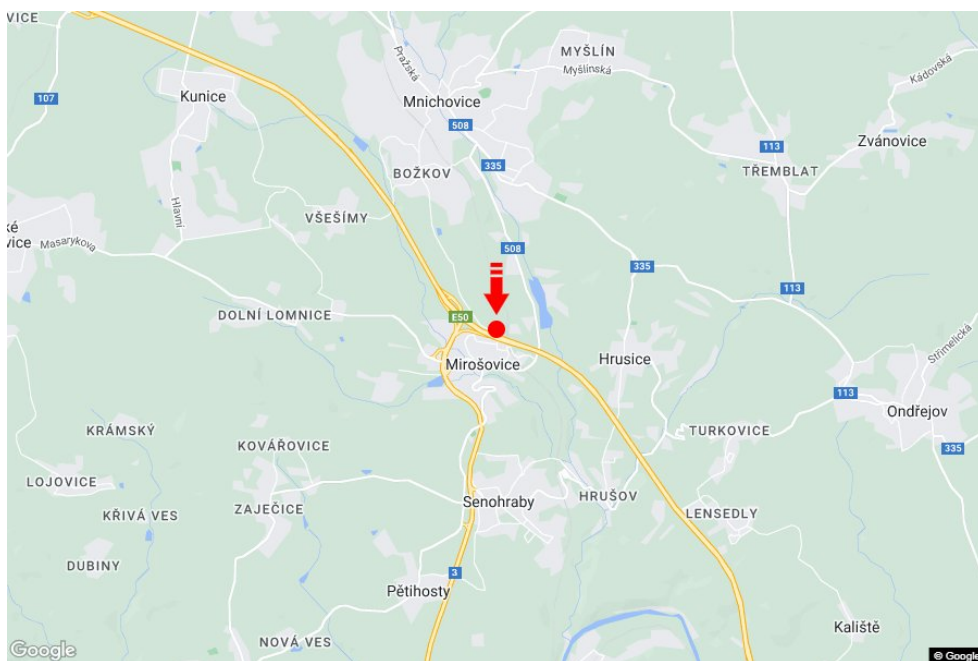

City: **D1 - 21.700**

Address: **Praha-Vyškov Mirošovice**

District: **Praha-východ**

Coordinates (WGS84): **49.9119711 N 14.7178157 E**

Region: **Středočeský kraj**

Size: **7,5x1,25**

Type: **Reklama na mostech**

Panel location

- ☐ center
- ☐ suburb
- ☐ business district
- ☐ residential area
- ☐ industrial district
- ☐ undeveloped areas

Communications

- ☒ highway
- ☐ first-class road
- ☐ other roads
- ☐ street
- ☐ entrance
- ☐ exit
- ☐ car park
- ☐ pedestrian zone
- ☐ intersection

Position

- ☐ perpendicular
- ☐ oblique
- ☐ parallel
- ☐ separate

Visibility

- ☐ up to 20 m
- ☐ 20 - 50 m
- ☐ 20 - 50 m
- ☒ over 100 m
- ☐ custom lighting

Panel surroundings

☐ Public transport	☐ ČD, ČSAD railway station	☐ Post	☐ PNS
☐ Cultural facility	☐ Sport facilities	☐ Medical facility	☐ Shops
☐ Department store	☐ Supermarket	☐ filling station	☐ School, university
☐ Bank	☐ Restaurant	☐ Hotel