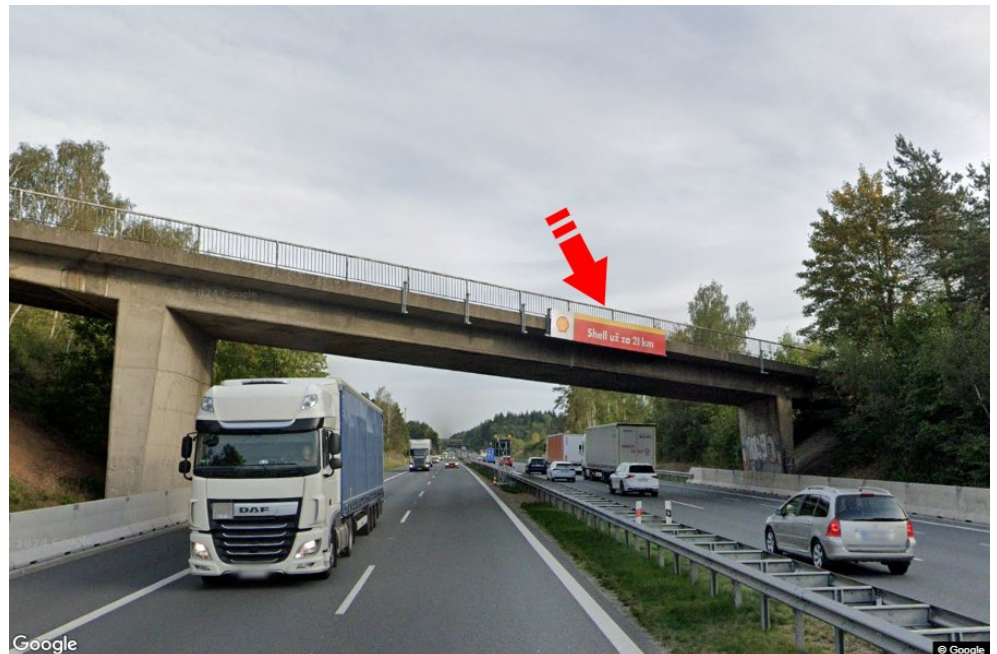

City: **D1 - 23.400**
 District: **Praha-východ**
 Region: **Středočeský kraj**
 Type: **Reklama na mostech**

Address: **Praha-Vyškov Hrusice**
 Coordinates (WGS84): **49.9034684 N 14.7365383 E**
 Size: **7,5x1,25**

Panel location

- center
- suburb
- business district
- residential area
- industrial district
- undeveloped areas

Communications

- highway
- first-class road
- other roads
- street
- entrance
- exit
- car park
- pedestrian zone
- intersection

Position

- perpendicular
- oblique
- parallel
- separate

Visibility

- up to 20 m
- 20 - 50 m
- 20 - 50 m
- over 100 m
- custom lighting

Panel surroundings

- | | | | |
|--|---|---|---|
| <input type="checkbox"/> Public transport | <input type="checkbox"/> ČD, ČSAD railway station | <input type="checkbox"/> Post | <input type="checkbox"/> PNS |
| <input type="checkbox"/> Cultural facility | <input type="checkbox"/> Sport facilities | <input type="checkbox"/> Medical facility | <input type="checkbox"/> Shops |
| <input type="checkbox"/> Department store | <input type="checkbox"/> Supermarket | <input type="checkbox"/> filling station | <input type="checkbox"/> School, university |
| <input type="checkbox"/> Bank | <input type="checkbox"/> Restaurant | <input type="checkbox"/> Hotel | |