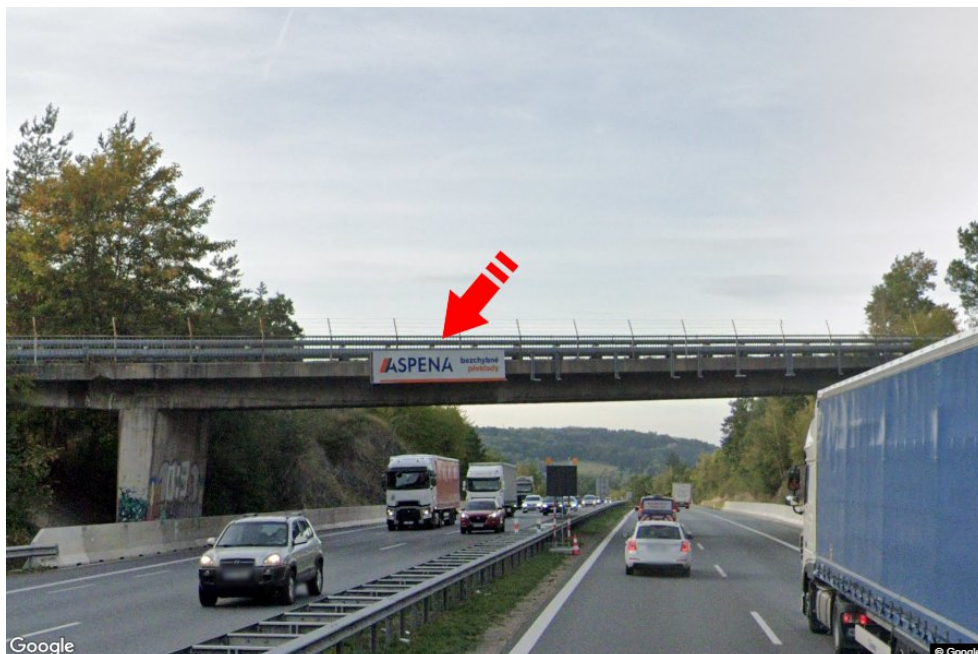

City: **D1 - 23.400**Address: **Vyškov-Praha Hrusice**District: **Praha-východ**Coordinates (WGS84): **49.9034511 N 14.7366724 E**Region: **Středočeský kraj**Size: **7,5x1,25**Type: **Reklama na mostech****Panel location**

- center
- suburb
- business district
- residential area
- industrial district
- undeveloped areas

**Communications**

- highway
- first-class road
- other roads
- street
- entrance
- exit
- car park
- pedestrian zone
- intersection

**Position**

- perpendicular
- oblique
- parallel
- separate

**Visibility**

- up to 20 m
- 20 - 50 m
- 20 - 50 m
- over 100 m
- custom lighting

**Panel surroundings**

- |  |   |   |   |
|--|---|---|---|
| <input type="checkbox"/> Public transport  | <input type="checkbox"/> ČD, ČSAD railway station | <input type="checkbox"/> Post             | <input type="checkbox"/> PNS                |
| <input type="checkbox"/> Cultural facility | <input type="checkbox"/> Sport facilities         | <input type="checkbox"/> Medical facility | <input type="checkbox"/> Shops              |
| <input type="checkbox"/> Department store  | <input type="checkbox"/> Supermarket              | <input type="checkbox"/> filling station  | <input type="checkbox"/> School, university |
| <input type="checkbox"/> Bank              | <input type="checkbox"/> Restaurant               | <input type="checkbox"/> Hotel            |   |