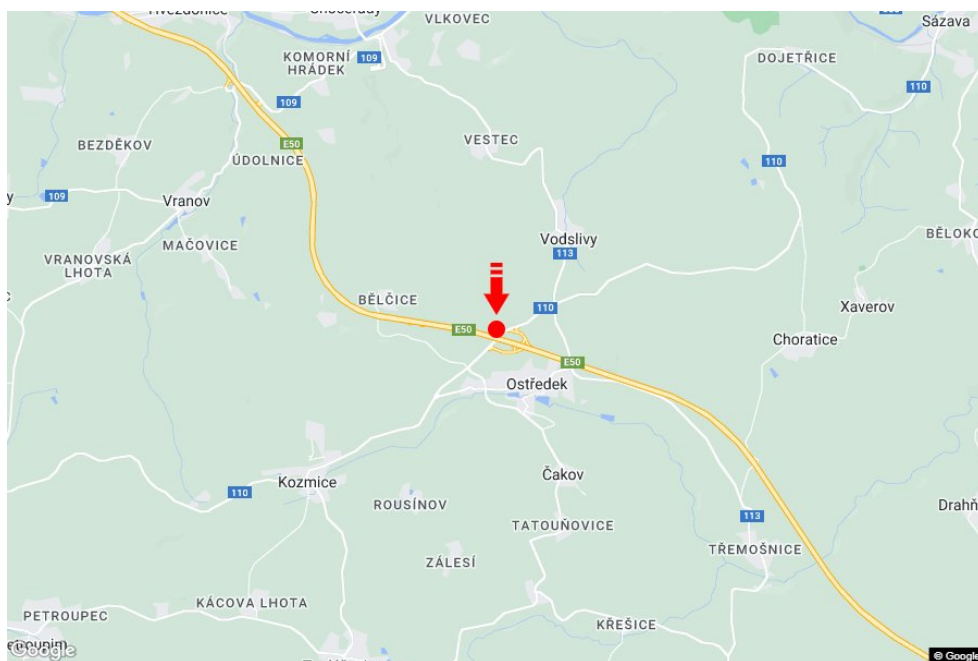

City: **D1 - 33.850**

District: **Benešov**

Region: **Středočeský kraj**

Type: **Reklama na mostech**

Address: **Praha-Vyškov Ostředek**

Coordinates (WGS84): **49.8393766 N 14.8259328 E**

Size: **9x1,25**

Panel location

- ☐ center
- ☐ suburb
- ☐ business district
- ☐ residential area
- ☐ industrial district
- ☐ undeveloped areas

Communications

- ☒ highway
- ☐ first-class road
- ☐ other roads
- ☐ street
- ☐ entrance
- ☐ exit
- ☐ car park
- ☐ pedestrian zone
- ☐ intersection

Position

- ☐ perpendicular
- ☐ oblique
- ☐ parallel
- ☐ separate

Visibility

- ☐ up to 20 m
- ☐ 20 - 50 m
- ☐ 20 - 50 m
- ☒ over 100 m
- ☐ custom lighting

Panel surroundings

☐ Public transport	☐ ČD, ČSAD railway station	☐ Post	☐ PNS
☐ Cultural facility	☐ Sport facilities	☐ Medical facility	☐ Shops
☐ Department store	☐ Supermarket	☐ filling station	☐ School, university
☐ Bank	☐ Restaurant	☐ Hotel