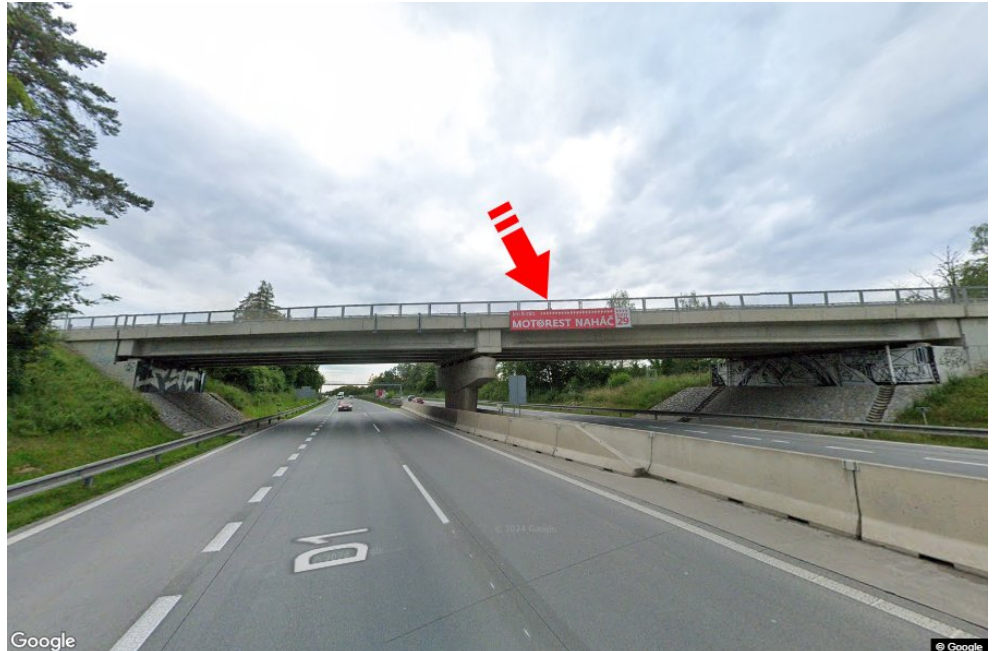

City: **D1 - 33.850**

Address: **Vyškov-Praha Ostředek**

District: **Benešov**

Coordinates (WGS84): **49.839424 N 14.826241 E**

Region: **Středočeský kraj**

Size: **7,5x1,25**

Type: **Reklama na mostech**

Panel location

- center
- suburb
- business district
- residential area
- industrial district
- undeveloped areas

Communications

- highway
- first-class road
- other roads
- street
- entrance
- exit
- car park
- pedestrian zone
- intersection

Position

- perpendicular
- oblique
- parallel
- separate

Visibility

- up to 20 m
- 20 - 50 m
- 20 - 50 m
- over 100 m
- custom lighting

Panel surroundings

- | | | | |
|--|---|---|---|
| <input type="checkbox"/> Public transport | <input type="checkbox"/> ČD, ČSAD railway station | <input type="checkbox"/> Post | <input type="checkbox"/> PNS |
| <input type="checkbox"/> Cultural facility | <input type="checkbox"/> Sport facilities | <input type="checkbox"/> Medical facility | <input type="checkbox"/> Shops |
| <input type="checkbox"/> Department store | <input type="checkbox"/> Supermarket | <input type="checkbox"/> filling station | <input type="checkbox"/> School, university |
| <input type="checkbox"/> Bank | <input type="checkbox"/> Restaurant | <input type="checkbox"/> Hotel | |