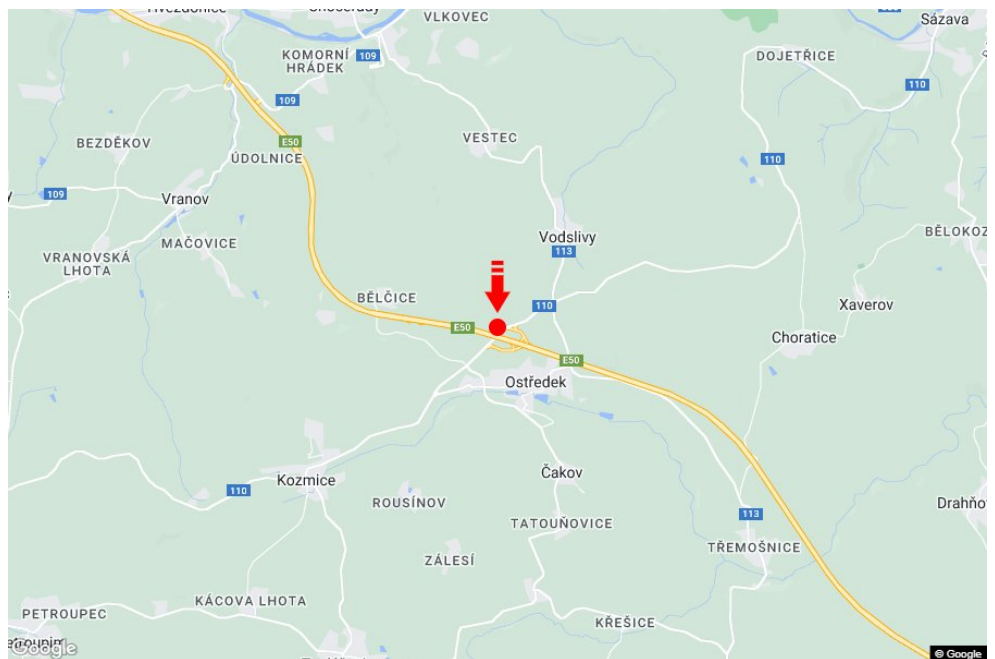

City: **D1 - 33.850**

Address: **Vyškov-Praha Ostředek**

District: **Benešov**

Coordinates (WGS84): **49.839424 N 14.826241 E**

Region: **Středočeský kraj**

Size: **7,5x1,25**

Type: **Reklama na mostech**

Panel location

- ☐ center
- ☐ suburb
- ☐ business district
- ☐ residential area
- ☐ industrial district
- ☐ undeveloped areas

Communications

- ☒ highway
- ☐ first-class road
- ☐ other roads
- ☐ street
- ☐ entrance
- ☐ exit
- ☐ car park
- ☐ pedestrian zone
- ☐ intersection

Position

- ☐ perpendicular
- ☐ oblique
- ☐ parallel
- ☐ separate

Visibility

- ☐ up to 20 m
- ☐ 20 - 50 m
- ☐ 20 - 50 m
- ☒ over 100 m
- ☐ custom lighting

Panel surroundings

☐ Public transport	☐ ČD, ČSAD railway station	☐ Post	☐ PNS
☐ Cultural facility	☐ Sport facilities	☐ Medical facility	☐ Shops
☐ Department store	☐ Supermarket	☐ filling station	☐ School, university
☐ Bank	☐ Restaurant	☐ Hotel