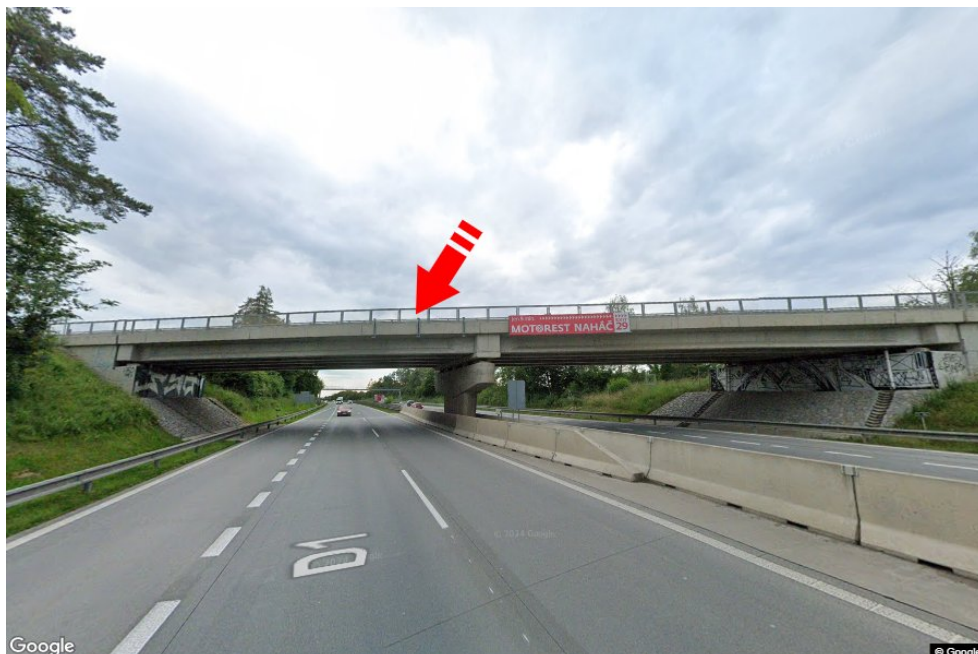

City: **D1 - 33.850**District: **Benešov**Region: **Středočeský kraj**Type: **Reklama na mostech**Address: **Vyškov-Praha Ostředek**Coordinates (WGS84): **49.839424 N 14.826241 E**Size: **9x1,25****Panel location**

- center
- suburb
- business district
- residential area
- industrial district
- undeveloped areas

Communications

- highway
- first-class road
- other roads
- street
- entrance
- exit
- car park
- pedestrian zone
- intersection

Position

- perpendicular
- oblique
- parallel
- separate

Visibility

- up to 20 m
- 20 - 50 m
- 20 - 50 m
- over 100 m
- custom lighting

**Panel surroundings**

- | | | | |
|--|---|---|---|
| <input type="checkbox"/> Public transport | <input type="checkbox"/> ČD, ČSAD railway station | <input type="checkbox"/> Post | <input type="checkbox"/> PNS |
| <input type="checkbox"/> Cultural facility | <input type="checkbox"/> Sport facilities | <input type="checkbox"/> Medical facility | <input type="checkbox"/> Shops |
| <input type="checkbox"/> Department store | <input type="checkbox"/> Supermarket | <input type="checkbox"/> filling station | <input type="checkbox"/> School, university |
| <input type="checkbox"/> Bank | <input type="checkbox"/> Restaurant | <input type="checkbox"/> Hotel | |