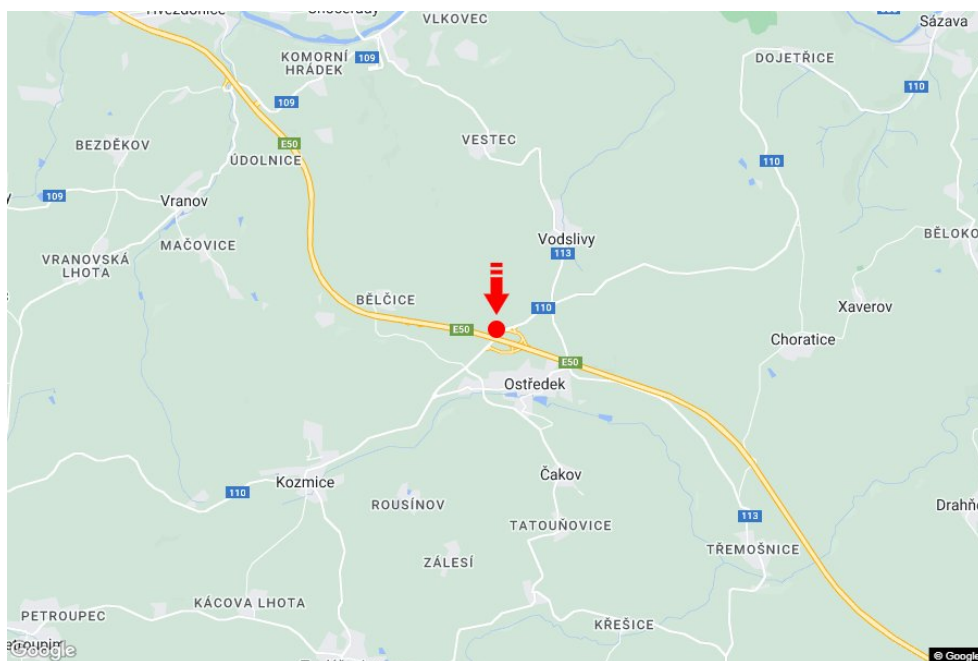

City: **D1 - 33.850**

District: **Benešov**

Region: **Středočeský kraj**

Type: **Reklama na mostech**

Address: **Vyškov-Praha Ostředek**

Coordinates (WGS84): **49.839424 N 14.826241 E**

Size: **9x1,25**

Panel location

- ☐ center
- ☐ suburb
- ☐ business district
- ☐ residential area
- ☐ industrial district
- ☐ undeveloped areas

Communications

- ☒ highway
- ☐ first-class road
- ☐ other roads
- ☐ street
- ☐ entrance
- ☐ exit
- ☐ car park
- ☐ pedestrian zone
- ☐ intersection

Position

- ☐ perpendicular
- ☐ oblique
- ☐ parallel
- ☐ separate

Visibility

- ☐ up to 20 m
- ☐ 20 - 50 m
- ☐ 20 - 50 m
- ☒ over 100 m
- ☐ custom lighting

Panel surroundings

☐ Public transport	☐ ČD, ČSAD railway station	☐ Post	☐ PNS
☐ Cultural facility	☐ Sport facilities	☐ Medical facility	☐ Shops
☐ Department store	☐ Supermarket	☐ filling station	☐ School, university
☐ Bank	☐ Restaurant	☐ Hotel