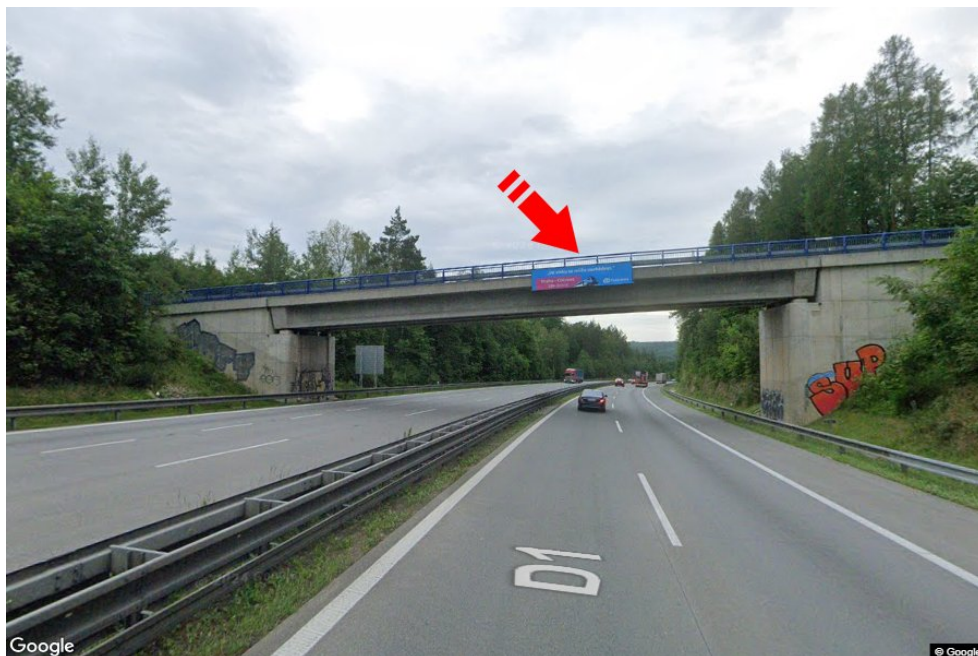

City: **D1 - 42.700**

Address: **Vyškov-Praha Všeclapy**

District: **Benešov**

Coordinates (WGS84): **49.7946971 N 14.9232872 E**

Region: **Středočeský kraj**

Size: **6x1,25**

Type: **Reklama na mostech**

Panel location

- center
- suburb
- business district
- residential area
- industrial district
- undeveloped areas

Communications

- highway
- first-class road
- other roads
- street
- entrance
- exit
- car park
- pedestrian zone
- intersection

Position

- perpendicular
- oblique
- parallel
- separate

Visibility

- up to 20 m
- 20 - 50 m
- 20 - 50 m
- over 100 m
- custom lighting

Panel surroundings

- | | | | |
|--|---|---|---|
| <input type="checkbox"/> Public transport | <input type="checkbox"/> ČD, ČSAD railway station | <input type="checkbox"/> Post | <input type="checkbox"/> PNS |
| <input type="checkbox"/> Cultural facility | <input type="checkbox"/> Sport facilities | <input type="checkbox"/> Medical facility | <input type="checkbox"/> Shops |
| <input type="checkbox"/> Department store | <input type="checkbox"/> Supermarket | <input type="checkbox"/> filling station | <input type="checkbox"/> School, university |
| <input type="checkbox"/> Bank | <input type="checkbox"/> Restaurant | <input type="checkbox"/> Hotel | |