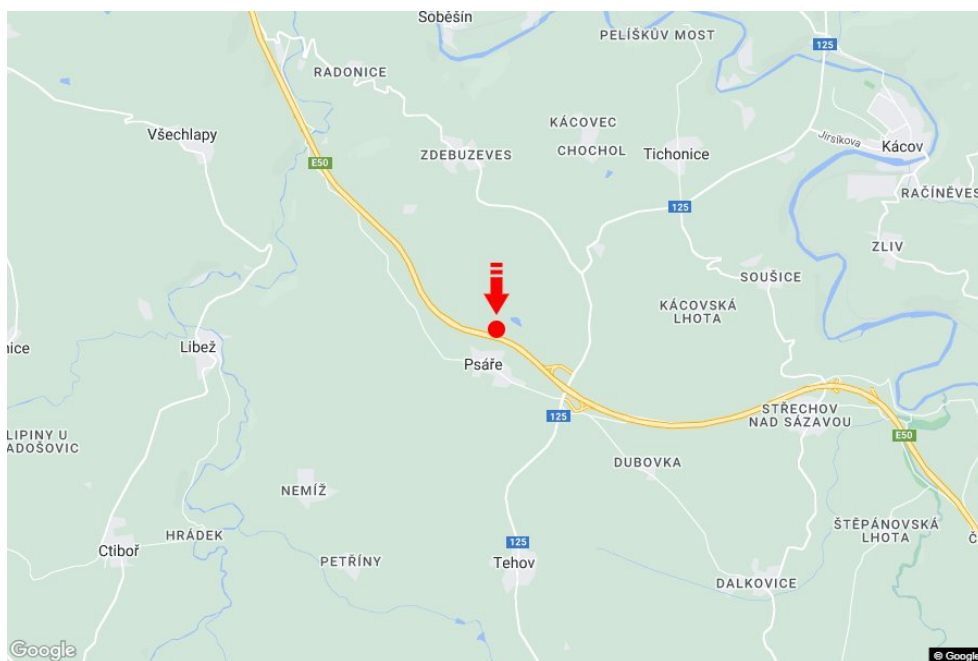

City: **D1 - 47.800**

District: **Benešov**

Region: **Středočeský kraj**

Type: **Reklama na mostech**

Address: **Praha-Vyškov Psáře**

Coordinates (WGS84): **49.7582751 N 14.9638987 E**

Size: **6x1,25**

Panel location

- ☐ center
- ☐ suburb
- ☐ business district
- ☐ residential area
- ☐ industrial district
- ☐ undeveloped areas

Communications

- ☒ highway
- ☐ first-class road
- ☐ other roads
- ☐ street
- ☐ entrance
- ☐ exit
- ☐ car park
- ☐ pedestrian zone
- ☐ intersection

Position

- ☐ perpendicular
- ☐ oblique
- ☐ parallel
- ☐ separate

Visibility

- ☐ up to 20 m
- ☐ 20 - 50 m
- ☐ 20 - 50 m
- ☒ over 100 m
- ☐ custom lighting

Panel surroundings

☐ Public transport	☐ ČD, ČSAD railway station	☐ Post	☐ PNS
☐ Cultural facility	☐ Sport facilities	☐ Medical facility	☐ Shops
☐ Department store	☐ Supermarket	☐ filling station	☐ School, university
☐ Bank	☐ Restaurant	☐ Hotel