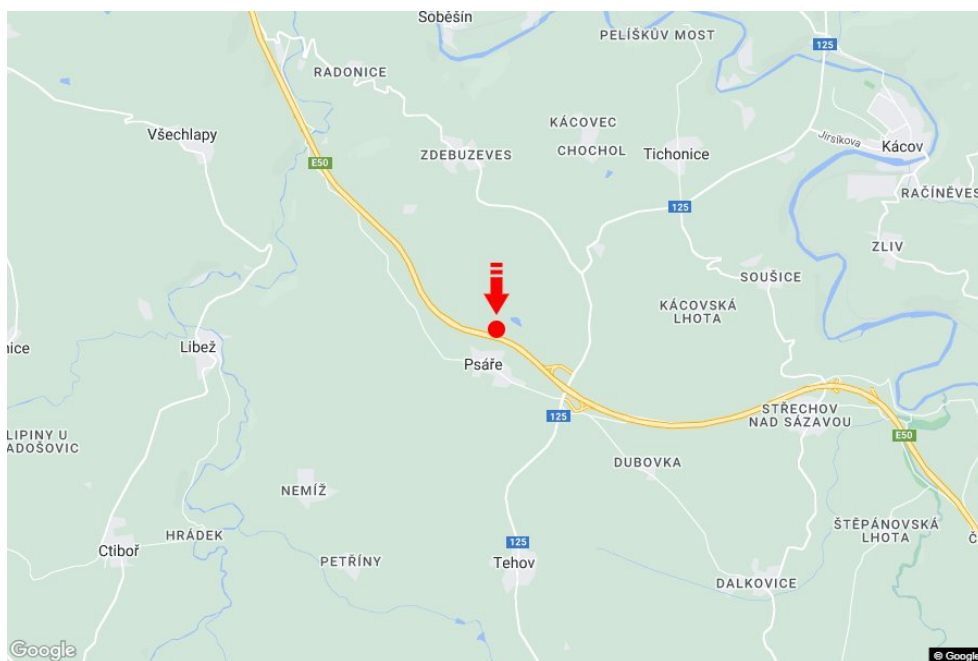

City: **D1 - 47.800**

Address: **Praha-Vyškov Psáře**

District: **Benešov**

Coordinates (WGS84): **49.7582751 N 14.9638987 E**

Region: **Středočeský kraj**

Size: **7,5x1,25**

Type: **Reklama na mostech**

Panel location

- ☐ center
- ☐ suburb
- ☐ business district
- ☐ residential area
- ☐ industrial district
- ☐ undeveloped areas

Communications

- ☒ highway
- ☐ first-class road
- ☐ other roads
- ☐ street
- ☐ entrance
- ☐ exit
- ☐ car park
- ☐ pedestrian zone
- ☐ intersection

Position

- ☐ perpendicular
- ☐ oblique
- ☐ parallel
- ☐ separate

Visibility

- ☐ up to 20 m
- ☐ 20 - 50 m
- ☐ 20 - 50 m
- ☒ over 100 m
- ☐ custom lighting

Panel surroundings

☐ Public transport	☐ ČD, ČSAD railway station	☐ Post	☐ PNS
☐ Cultural facility	☐ Sport facilities	☐ Medical facility	☐ Shops
☐ Department store	☐ Supermarket	☐ filling station	☐ School, university
☐ Bank	☐ Restaurant	☐ Hotel