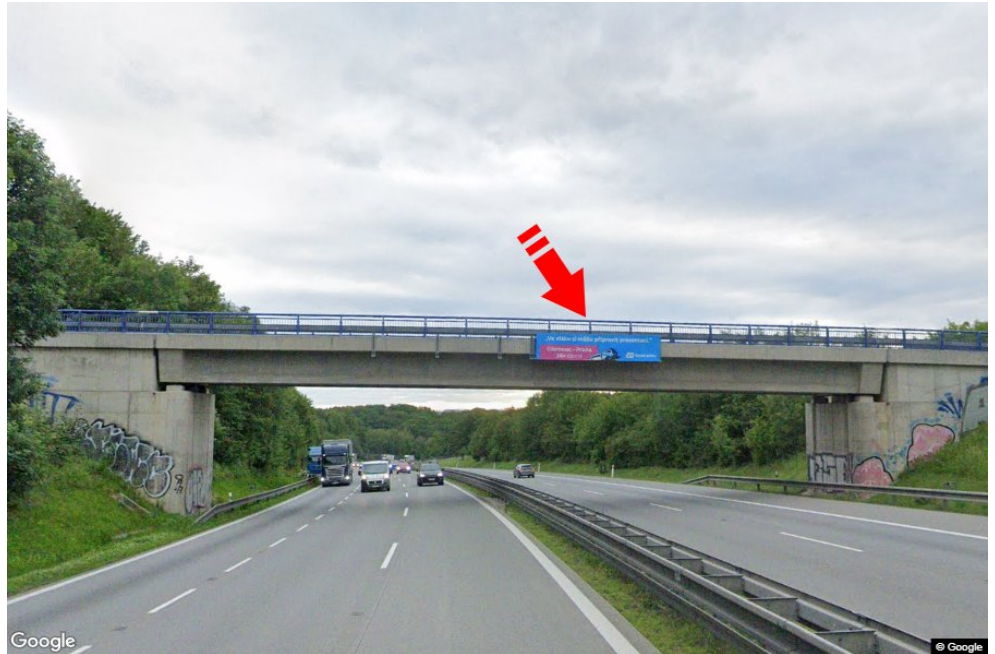

City: **D1 - 47.800**

Address: **Vyškov-Praha Psáře**

District: **Benešov**

Coordinates (WGS84): **49.7583687 N 14.9640542 E**

Region: **Středočeský kraj**

Size: **6x1,25**

Type: **Reklama na mostech**

**Panel location**

- center
- suburb
- business district
- residential area
- industrial district
- undeveloped areas

**Communications**

- highway
- first-class road
- other roads
- street
- entrance
- exit
- car park
- pedestrian zone
- intersection

**Position**

- perpendicular
- oblique
- parallel
- separate

**Visibility**

- up to 20 m
- 20 - 50 m
- 20 - 50 m
- over 100 m
- custom lighting

**Panel surroundings**

- |  |   |   |   |
|--|---|---|---|
| <input type="checkbox"/> Public transport  | <input type="checkbox"/> ČD, ČSAD railway station | <input type="checkbox"/> Post             | <input type="checkbox"/> PNS                |
| <input type="checkbox"/> Cultural facility | <input type="checkbox"/> Sport facilities         | <input type="checkbox"/> Medical facility | <input type="checkbox"/> Shops              |
| <input type="checkbox"/> Department store  | <input type="checkbox"/> Supermarket              | <input type="checkbox"/> filling station  | <input type="checkbox"/> School, university |
| <input type="checkbox"/> Bank              | <input type="checkbox"/> Restaurant               | <input type="checkbox"/> Hotel            |   |