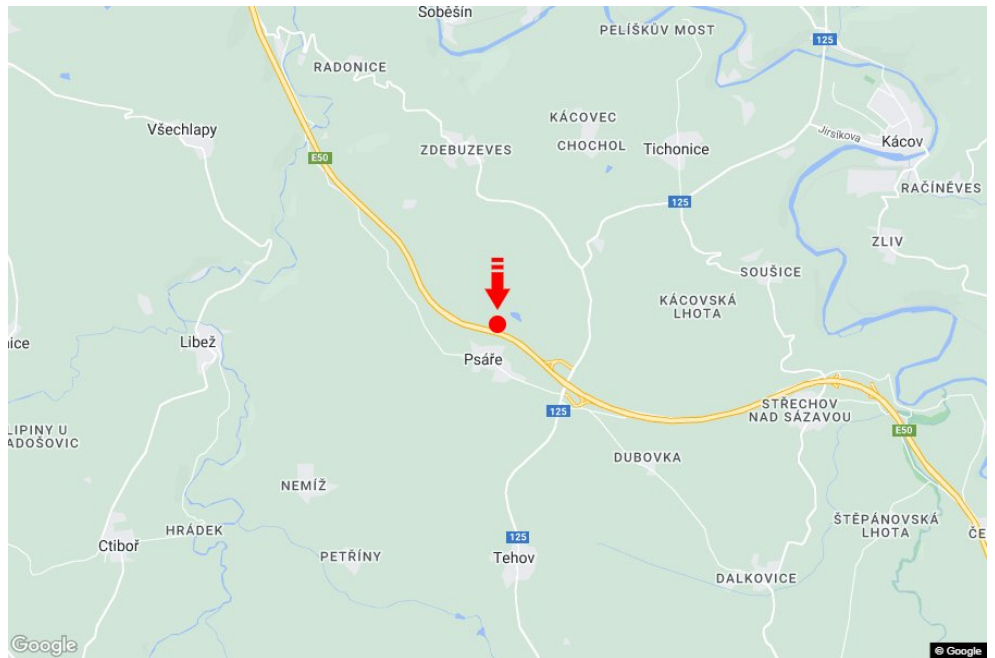

City: **D1 - 47.800**

Address: **Vyškov-Praha Psáře**

District: **Benešov**

Coordinates (WGS84): **49.7583687 N 14.9640542 E**

Region: **Středočeský kraj**

Size: **6x1,25**

Type: **Reklama na mostech**

Panel location

- ☐ center
- ☐ suburb
- ☐ business district
- ☐ residential area
- ☐ industrial district
- ☐ undeveloped areas

Communications

- ☒ highway
- ☐ first-class road
- ☐ other roads
- ☐ street
- ☐ entrance
- ☐ exit
- ☐ car park
- ☐ pedestrian zone
- ☐ intersection

Position

- ☐ perpendicular
- ☐ oblique
- ☐ parallel
- ☐ separate

Visibility

- ☐ up to 20 m
- ☐ 20 - 50 m
- ☐ 20 - 50 m
- ☒ over 100 m
- ☐ custom lighting

Panel surroundings

☐ Public transport	☐ ČD, ČSAD railway station	☐ Post	☐ PNS
☐ Cultural facility	☐ Sport facilities	☐ Medical facility	☐ Shops
☐ Department store	☐ Supermarket	☐ filling station	☐ School, university
☐ Bank	☐ Restaurant	☐ Hotel