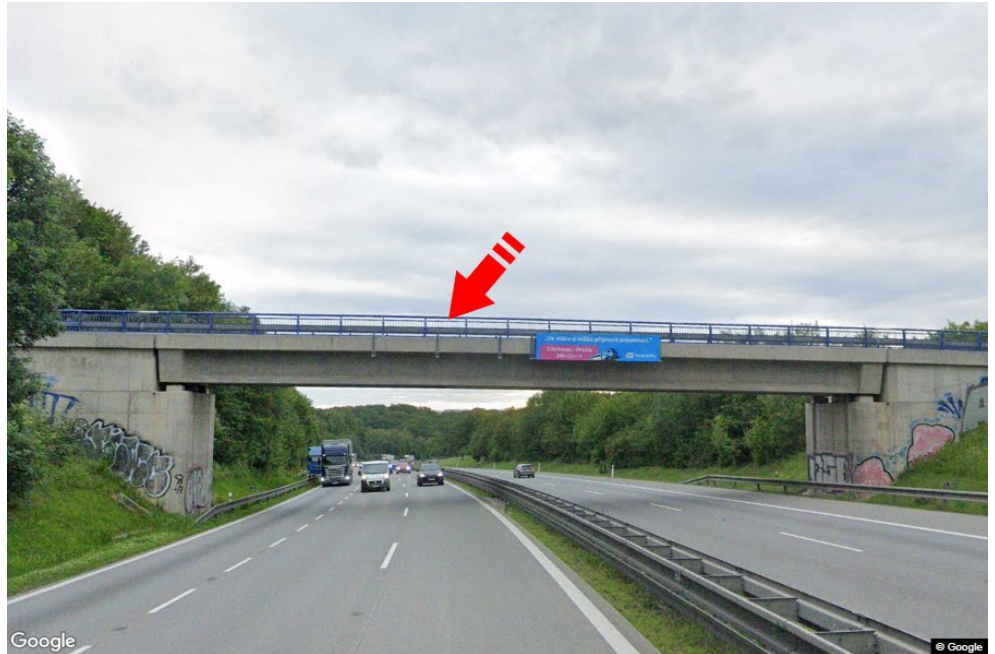

City: **D1 - 47.800**

Address: **Vyškov-Praha Psáře**

District: **Benešov**

Coordinates (WGS84): **49.7583687 N 14.9640542 E**

Region: **Středočeský kraj**

Size: **7,5x1,25**

Type: **Reklama na mostech**

Panel location

- center
- suburb
- business district
- residential area
- industrial district
- undeveloped areas

Communications

- highway
- first-class road
- other roads
- street
- entrance
- exit
- car park
- pedestrian zone
- intersection

Position

- perpendicular
- oblique
- parallel
- separate

Visibility

- up to 20 m
- 20 - 50 m
- 20 - 50 m
- over 100 m
- custom lighting

Panel surroundings

- | | | | |
|--|---|---|---|
| <input type="checkbox"/> Public transport | <input type="checkbox"/> ČD, ČSAD railway station | <input type="checkbox"/> Post | <input type="checkbox"/> PNS |
| <input type="checkbox"/> Cultural facility | <input type="checkbox"/> Sport facilities | <input type="checkbox"/> Medical facility | <input type="checkbox"/> Shops |
| <input type="checkbox"/> Department store | <input type="checkbox"/> Supermarket | <input type="checkbox"/> filling station | <input type="checkbox"/> School, university |
| <input type="checkbox"/> Bank | <input type="checkbox"/> Restaurant | <input type="checkbox"/> Hotel | |