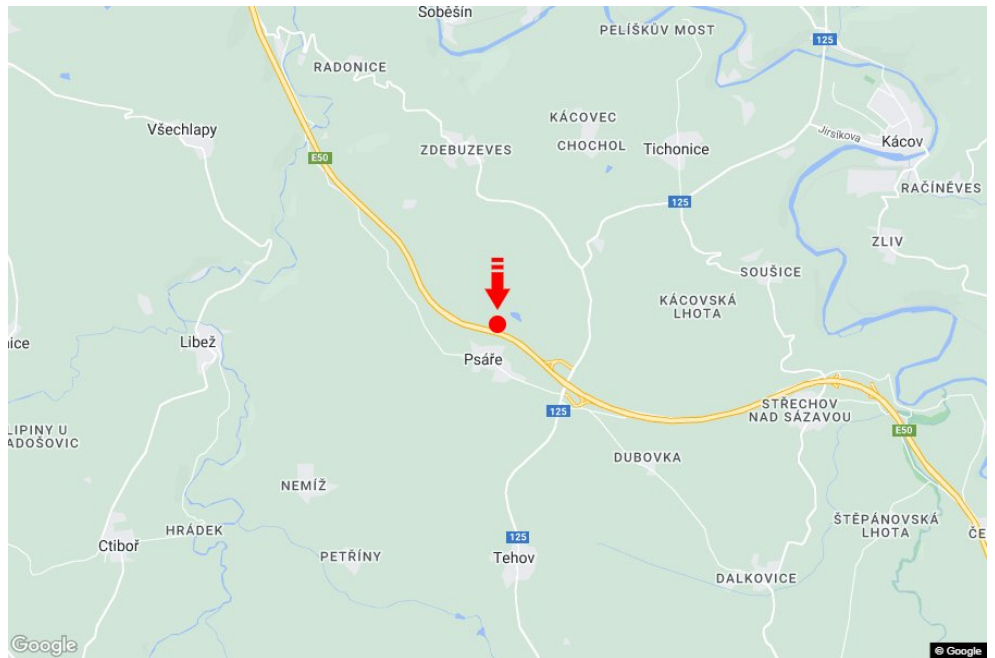

City: **D1 - 47.800**

Address: **Vyškov-Praha Psáře**

District: **Benešov**

Coordinates (WGS84): **49.7583687 N 14.9640542 E**

Region: **Středočeský kraj**

Size: **7,5x1,25**

Type: **Reklama na mostech**

Panel location

- ☐ center
- ☐ suburb
- ☐ business district
- ☐ residential area
- ☐ industrial district
- ☐ undeveloped areas

Communications

- ☒ highway
- ☐ first-class road
- ☐ other roads
- ☐ street
- ☐ entrance
- ☐ exit
- ☐ car park
- ☐ pedestrian zone
- ☐ intersection

Position

- ☐ perpendicular
- ☐ oblique
- ☐ parallel
- ☐ separate

Visibility

- ☐ up to 20 m
- ☐ 20 - 50 m
- ☐ 20 - 50 m
- ☒ over 100 m
- ☐ custom lighting

Panel surroundings

☐ Public transport	☐ ČD, ČSAD railway station	☐ Post	☐ PNS
☐ Cultural facility	☐ Sport facilities	☐ Medical facility	☐ Shops
☐ Department store	☐ Supermarket	☐ filling station	☐ School, university
☐ Bank	☐ Restaurant	☐ Hotel