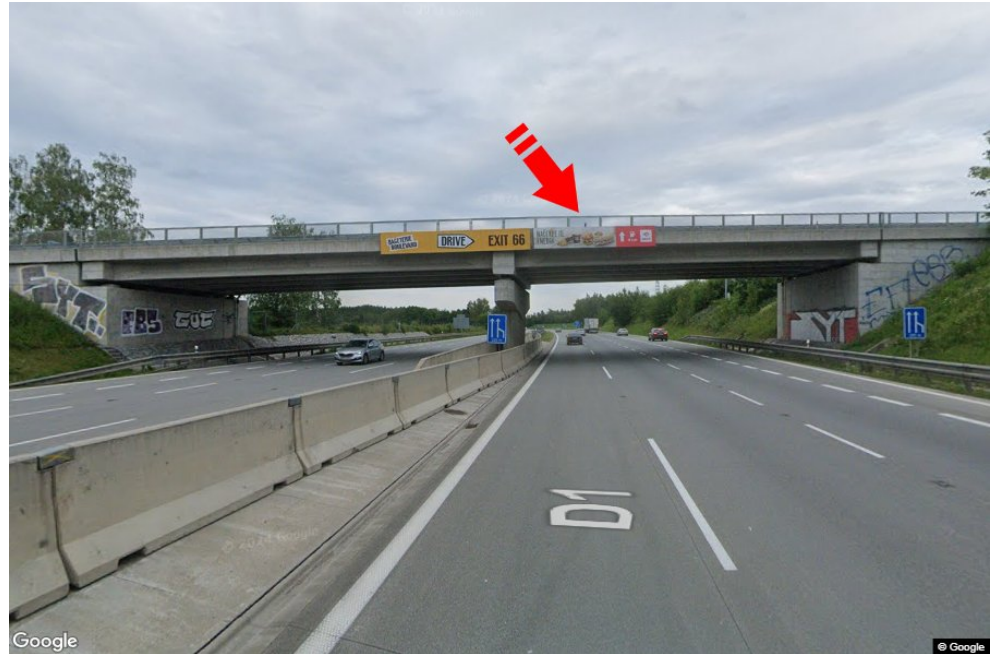

City: **D1 - 48.850**

Address: **Praha-Vyškov Psáře II**

District: **Benešov**

Coordinates (WGS84): **49.7531057 N 14.9747416 E**

Region: **Středočeský kraj**

Size: **7,5x1,25**

Type: **Reklama na mostech**

Panel location

- center
- suburb
- business district
- residential area
- industrial district
- undeveloped areas

Communications

- highway
- first-class road
- other roads
- street
- entrance
- exit
- car park
- pedestrian zone
- intersection

Position

- perpendicular
- oblique
- parallel
- separate

Visibility

- up to 20 m
- 20 - 50 m
- 20 - 50 m
- over 100 m
- custom lighting

Panel surroundings

- | | | | |
|--|---|---|---|
| <input type="checkbox"/> Public transport | <input type="checkbox"/> ČD, ČSAD railway station | <input type="checkbox"/> Post | <input type="checkbox"/> PNS |
| <input type="checkbox"/> Cultural facility | <input type="checkbox"/> Sport facilities | <input type="checkbox"/> Medical facility | <input type="checkbox"/> Shops |
| <input type="checkbox"/> Department store | <input type="checkbox"/> Supermarket | <input type="checkbox"/> filling station | <input type="checkbox"/> School, university |
| <input type="checkbox"/> Bank | <input type="checkbox"/> Restaurant | <input type="checkbox"/> Hotel | |