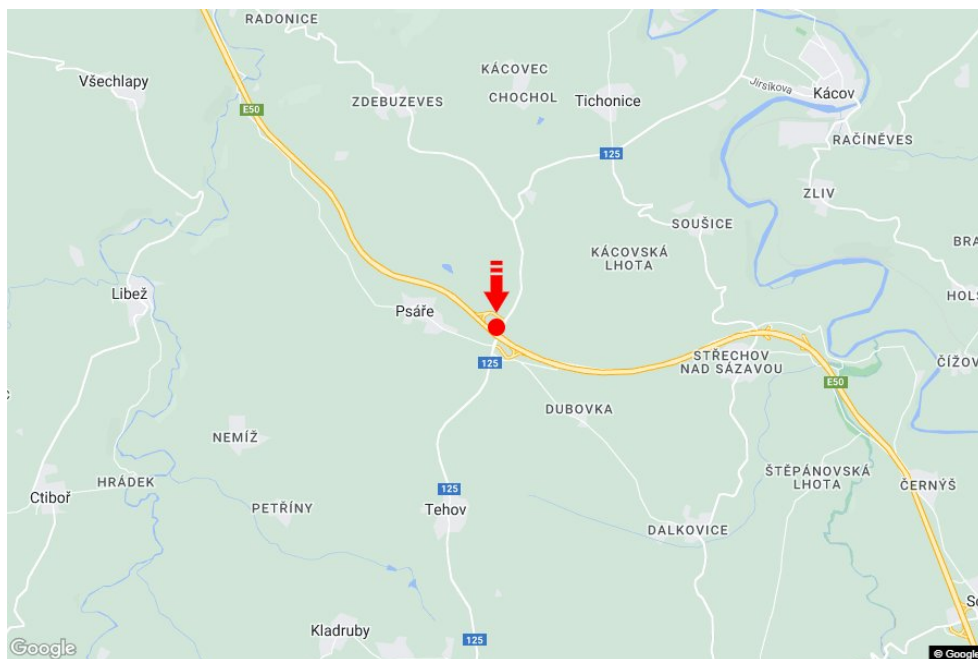

City: **D1 - 48.850**

District: **Benešov**

Region: **Středočeský kraj**

Type: **Reklama na mostech**

Address: **Praha-Vyškov Psáře II**

Coordinates (WGS84): **49.7531057 N 14.9747416 E**

Size: **9x1,25**

Panel location

- ☐ center
- ☐ suburb
- ☐ business district
- ☐ residential area
- ☐ industrial district
- ☐ undeveloped areas

Communications

- ☒ highway
- ☐ first-class road
- ☐ other roads
- ☐ street
- ☐ entrance
- ☐ exit
- ☐ car park
- ☐ pedestrian zone
- ☐ intersection

Position

- ☐ perpendicular
- ☐ oblique
- ☐ parallel
- ☐ separate

Visibility

- ☐ up to 20 m
- ☐ 20 - 50 m
- ☐ 20 - 50 m
- ☒ over 100 m
- ☐ custom lighting

Panel surroundings

☐ Public transport	☐ ČD, ČSAD railway station	☐ Post	☐ PNS
☐ Cultural facility	☐ Sport facilities	☐ Medical facility	☐ Shops
☐ Department store	☐ Supermarket	☐ filling station	☐ School, university
☐ Bank	☐ Restaurant	☐ Hotel