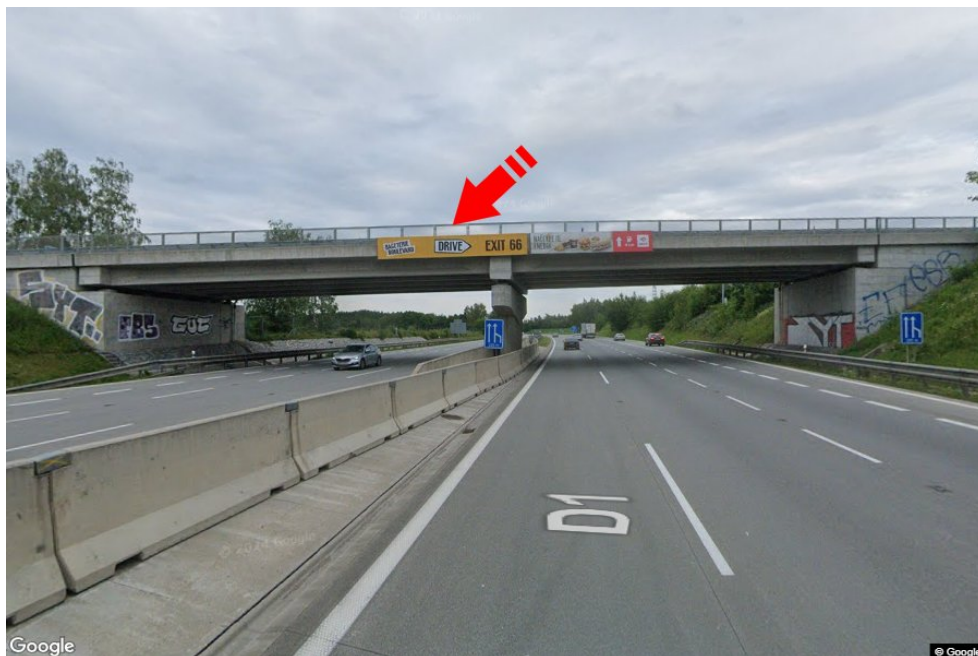

City: **D1 - 48.850**District: **Benešov**Region: **Středočeský kraj**Type: **Reklama na mostech**Address: **Praha-Vyškov Psáře II**Coordinates (WGS84): **49.7531057 N 14.9747416 E**Size: **9x1,25****Panel location**

- center
- suburb
- business district
- residential area
- industrial district
- undeveloped areas

Communications

- highway
- first-class road
- other roads
- street
- entrance
- exit
- car park
- pedestrian zone
- intersection

Position

- perpendicular
- oblique
- parallel
- separate

Visibility

- up to 20 m
- 20 - 50 m
- 20 - 50 m
- over 100 m
- custom lighting

**Panel surroundings**

- | | | | |
|--|---|---|---|
| <input type="checkbox"/> Public transport | <input type="checkbox"/> ČD, ČSAD railway station | <input type="checkbox"/> Post | <input type="checkbox"/> PNS |
| <input type="checkbox"/> Cultural facility | <input type="checkbox"/> Sport facilities | <input type="checkbox"/> Medical facility | <input type="checkbox"/> Shops |
| <input type="checkbox"/> Department store | <input type="checkbox"/> Supermarket | <input type="checkbox"/> filling station | <input type="checkbox"/> School, university |
| <input type="checkbox"/> Bank | <input type="checkbox"/> Restaurant | <input type="checkbox"/> Hotel | |