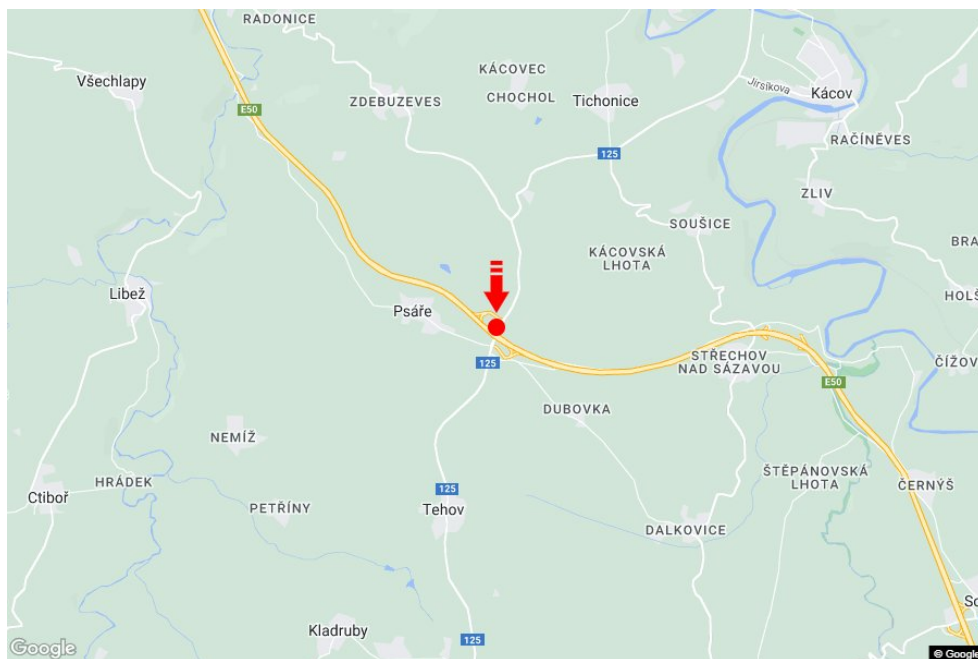

City: **D1 - 48.850**

District: **Benešov**

Region: **Středočeský kraj**

Type: **Reklama na mostech**

Address: **Vyškov-Praha Psáře II**

Coordinates (WGS84): **49.7531332 N 14.9750018 E**

Size: **9x1,25**

Panel location

- ☐ center
- ☐ suburb
- ☐ business district
- ☐ residential area
- ☐ industrial district
- ☐ undeveloped areas

Communications

- ☒ highway
- ☐ first-class road
- ☐ other roads
- ☐ street
- ☐ entrance
- ☐ exit
- ☐ car park
- ☐ pedestrian zone
- ☐ intersection

Position

- ☐ perpendicular
- ☐ oblique
- ☐ parallel
- ☐ separate

Visibility

- ☐ up to 20 m
- ☐ 20 - 50 m
- ☐ 20 - 50 m
- ☒ over 100 m
- ☐ custom lighting

Panel surroundings

☐ Public transport	☐ ČD, ČSAD railway station	☐ Post	☐ PNS
☐ Cultural facility	☐ Sport facilities	☐ Medical facility	☐ Shops
☐ Department store	☐ Supermarket	☐ filling station	☐ School, university
☐ Bank	☐ Restaurant	☐ Hotel