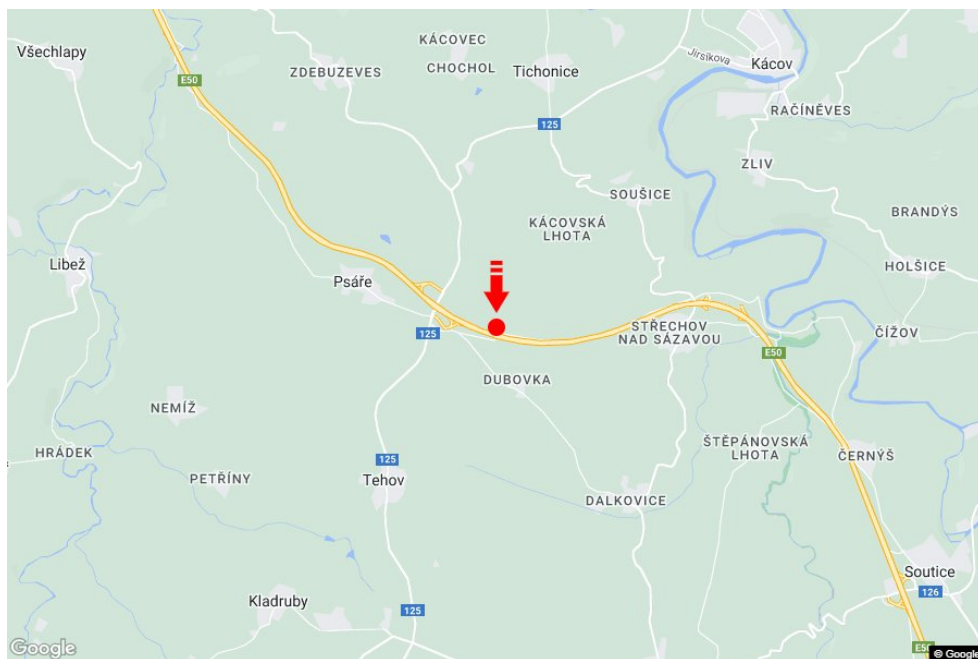

City: **D1 - 49.600**

District: **Benešov**

Region: **Středočeský kraj**

Type: **Reklama na mostech**

Address: **Praha-Vyškov Dubovka**

Coordinates (WGS84): **49.7500685 N 14.9844741 E**

Size: **6x1,25**

Panel location

- ☐ center
- ☐ suburb
- ☐ business district
- ☐ residential area
- ☐ industrial district
- ☐ undeveloped areas

Communications

- ☒ highway
- ☐ first-class road
- ☐ other roads
- ☐ street
- ☐ entrance
- ☐ exit
- ☐ car park
- ☐ pedestrian zone
- ☐ intersection

Position

- ☐ perpendicular
- ☐ oblique
- ☐ parallel
- ☐ separate

Visibility

- ☐ up to 20 m
- ☐ 20 - 50 m
- ☐ 20 - 50 m
- ☒ over 100 m
- ☐ custom lighting

Panel surroundings

☐ Public transport	☐ ČD, ČSAD railway station	☐ Post	☐ PNS
☐ Cultural facility	☐ Sport facilities	☐ Medical facility	☐ Shops
☐ Department store	☐ Supermarket	☐ filling station	☐ School, university
☐ Bank	☐ Restaurant	☐ Hotel