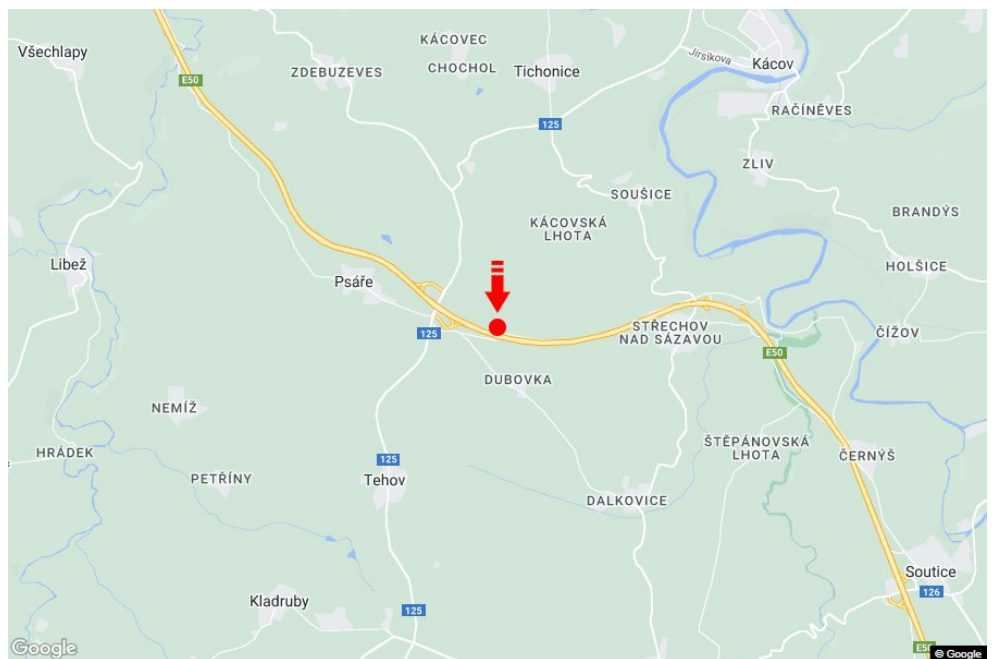

City: **D1 - 49.600**
District: **Benešov**
Region: **Středočeský kraj**
Type: **Reklama na mostech**

Address: **Praha-Vyškov Dubovka**
Coordinates (WGS84): **49.7500685 N 14.9844741 E**
Size: **7,5x1,25**

Panel location

- ☐ center
- ☐ suburb
- ☐ business district
- ☐ residential area
- ☐ industrial district
- ☐ undeveloped areas

Communications

- ☒ highway
- ☐ first-class road
- ☐ other roads
- ☐ street
- ☐ entrance
- ☐ exit
- ☐ car park
- ☐ pedestrian zone
- ☐ intersection

Position

- ☐ perpendicular
- ☐ oblique
- ☐ parallel
- ☐ separate

Visibility

- ☐ up to 20 m
- ☐ 20 - 50 m
- ☐ 20 - 50 m
- ☒ over 100 m
- ☐ custom lighting

Panel surroundings

☐ Public transport	☐ ČD, ČSAD railway station	☐ Post	☐ PNS
☐ Cultural facility	☐ Sport facilities	☐ Medical facility	☐ Shops
☐ Department store	☐ Supermarket	☐ filling station	☐ School, university
☐ Bank	☐ Restaurant	☐ Hotel