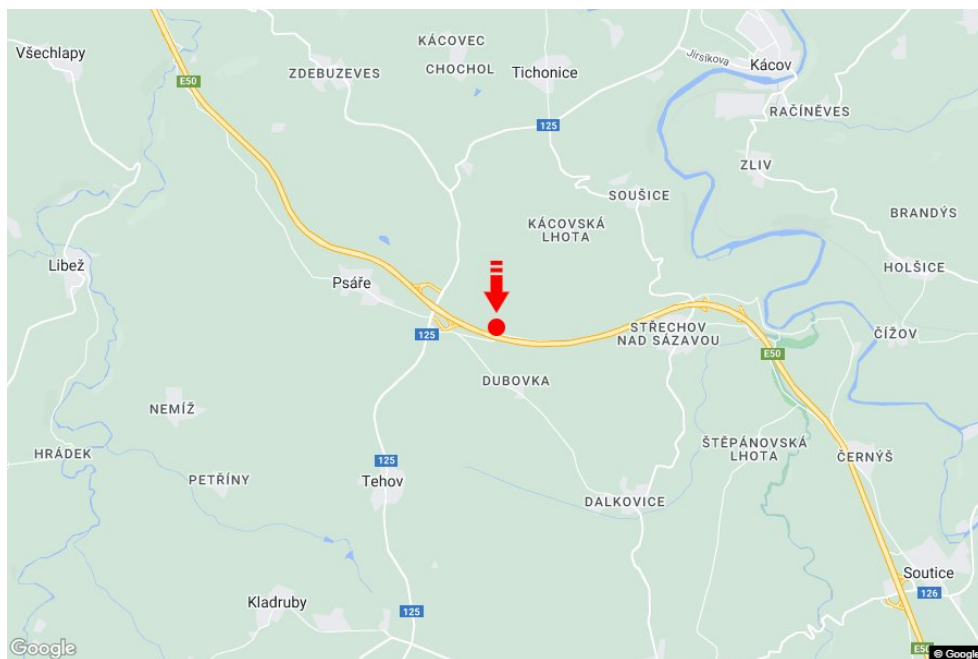

City: **D1 - 49.600**

District: **Benešov**

Region: **Středočeský kraj**

Type: **Reklama na mostech**

Address: **Vyškov-Praha Dubovka**

Coordinates (WGS84): **49.7501691 N 14.9846404 E**

Size: **6x1,25**

Panel location

- ☐ center
- ☐ suburb
- ☐ business district
- ☐ residential area
- ☐ industrial district
- ☐ undeveloped areas

Communications

- ☒ highway
- ☐ first-class road
- ☐ other roads
- ☐ street
- ☐ entrance
- ☐ exit
- ☐ car park
- ☐ pedestrian zone
- ☐ intersection

Position

- ☐ perpendicular
- ☐ oblique
- ☐ parallel
- ☐ separate

Visibility

- ☐ up to 20 m
- ☐ 20 - 50 m
- ☐ 20 - 50 m
- ☒ over 100 m
- ☐ custom lighting

Panel surroundings

☐ Public transport	☐ ČD, ČSAD railway station	☐ Post	☐ PNS
☐ Cultural facility	☐ Sport facilities	☐ Medical facility	☐ Shops
☐ Department store	☐ Supermarket	☐ filling station	☐ School, university
☐ Bank	☐ Restaurant	☐ Hotel