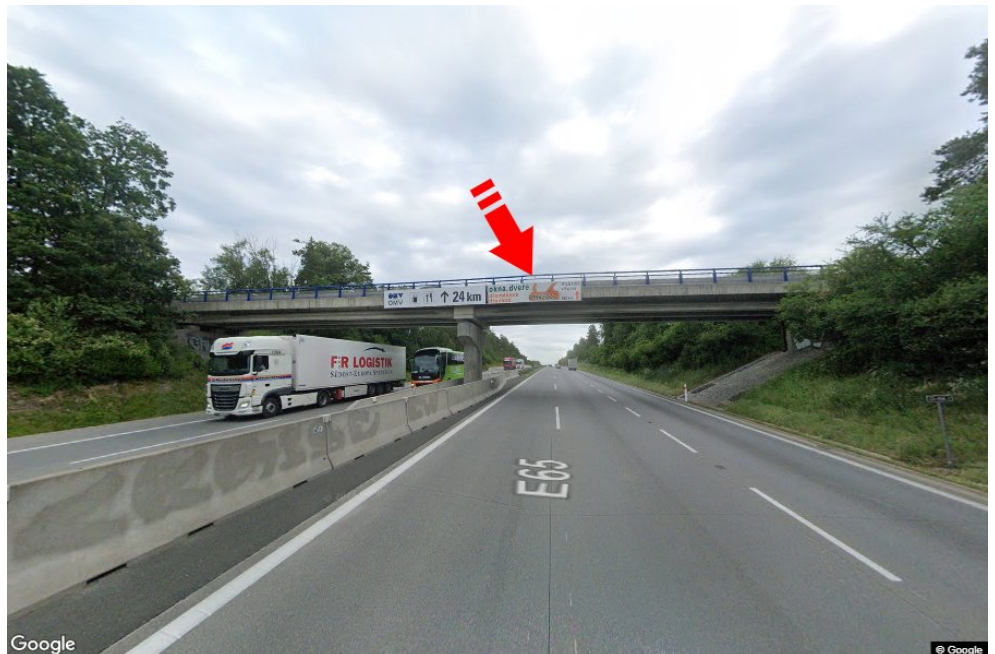

City: **D1 - 67.100**

Address: **Praha-Vyškov Loket**

District: **Benešov**

Coordinates (WGS84): **49.6482248 N 15.124148 E**

Region: **Středočeský kraj**

Type: **Reklama na mostech**

Size: **6x1,25**

Panel location

Position

- perpendicular
- oblique
- parallel
- separate

Visibility

- up to 20 m
- 20 - 50 m
- 20 - 50 m
- over 100 m
- custom lighting

Panel surroundings

- | | | | |
|--|---|---|---|
| <input type="checkbox"/> Public transport | <input type="checkbox"/> ČD, ČSAD railway station | <input type="checkbox"/> Post | <input type="checkbox"/> PNS |
| <input type="checkbox"/> Cultural facility | <input type="checkbox"/> Sport facilities | <input type="checkbox"/> Medical facility | <input type="checkbox"/> Shops |
| <input type="checkbox"/> Department store | <input type="checkbox"/> Supermarket | <input type="checkbox"/> filling station | <input type="checkbox"/> School, university |
| <input type="checkbox"/> Bank | <input type="checkbox"/> Restaurant | <input type="checkbox"/> Hotel | |