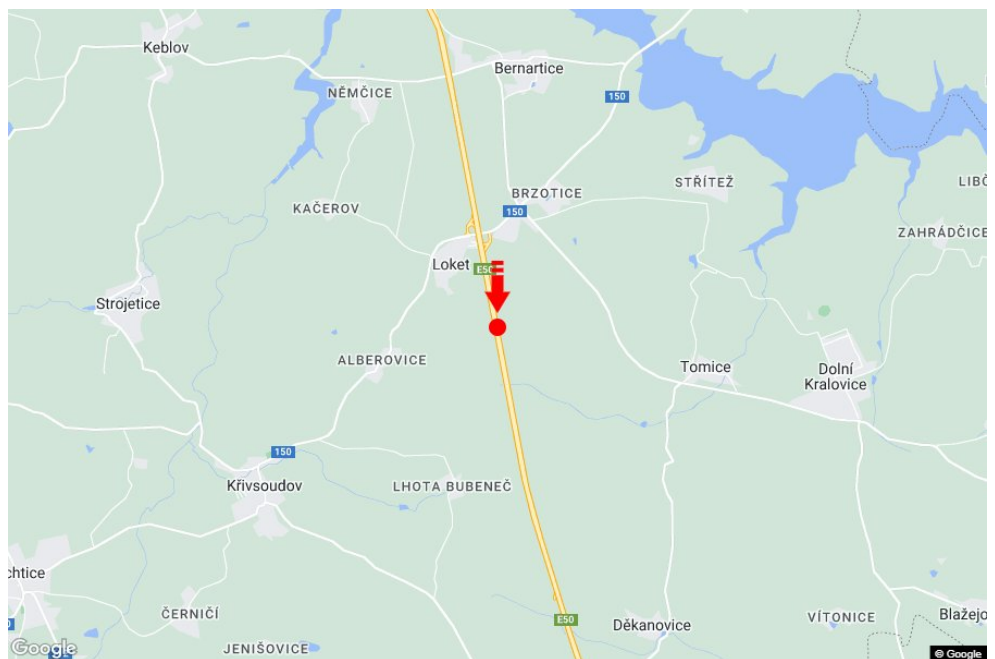

City: **D1 - 67.100**

Address: **Praha-Vyškov Loket**

District: **Benešov**

Coordinates (WGS84): **49.6482248 N 15.124148 E**

Region: **Středočeský kraj**

Type: **Reklama na mostech**

Size: **6x1,25**

Panel location

- ☐ center
- ☐ suburb
- ☐ business district
- ☐ residential area
- ☐ industrial district
- ☐ undeveloped areas

Communications

- ☒ highway
- ☐ first-class road
- ☐ other roads
- ☐ street
- ☐ entrance
- ☐ exit
- ☐ car park
- ☐ pedestrian zone
- ☐ intersection

Position

- ☐ perpendicular
- ☐ oblique
- ☐ parallel
- ☐ separate

Visibility

- ☐ up to 20 m
- ☐ 20 - 50 m
- ☐ 20 - 50 m
- ☒ over 100 m
- ☐ custom lighting

Panel surroundings

☐ Public transport	☐ ČD, ČSAD railway station	☐ Post	☐ PNS
☐ Cultural facility	☐ Sport facilities	☐ Medical facility	☐ Shops
☐ Department store	☐ Supermarket	☐ filling station	☐ School, university
☐ Bank	☐ Restaurant	☐ Hotel