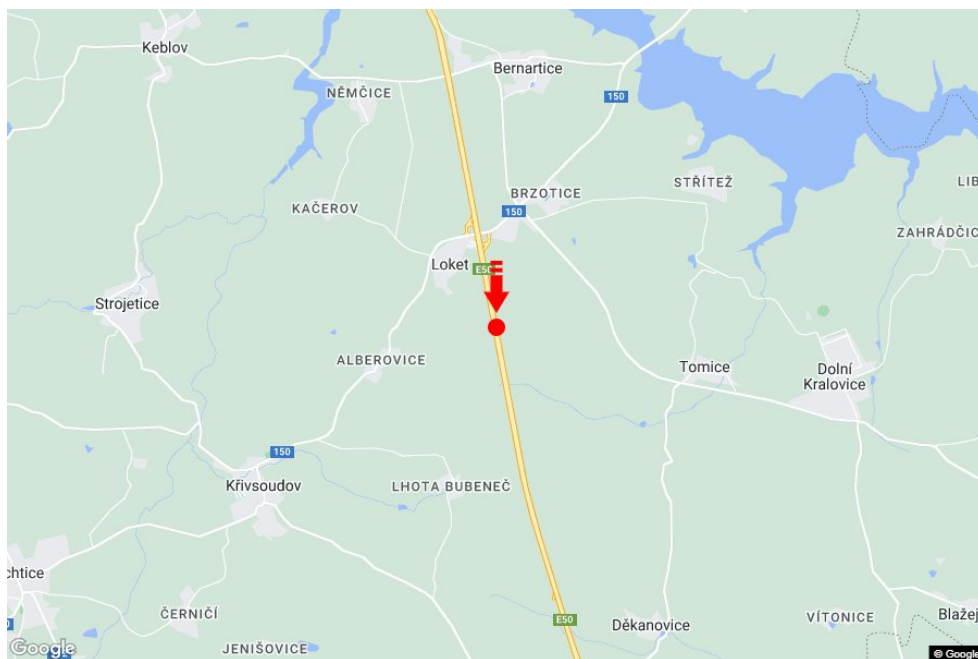

City: **D1 - 67.100**

Address: **Praha-Vyškov Loket**

District: **Benešov**

Coordinates (WGS84): **49.6482248 N 15.124148 E**

Region: **Středočeský kraj**

Size: **7,5x1,25**

Type: **Reklama na mostech**

Panel location

- ☐ center
- ☐ suburb
- ☐ business district
- ☐ residential area
- ☐ industrial district
- ☐ undeveloped areas

Communications

- ☒ highway
- ☐ first-class road
- ☐ other roads
- ☐ street
- ☐ entrance
- ☐ exit
- ☐ car park
- ☐ pedestrian zone
- ☐ intersection

Position

- ☐ perpendicular
- ☐ oblique
- ☐ parallel
- ☐ separate

Visibility

- ☐ up to 20 m
- ☐ 20 - 50 m
- ☐ 20 - 50 m
- ☒ over 100 m
- ☐ custom lighting

Panel surroundings

☐ Public transport	☐ ČD, ČSAD railway station	☐ Post	☐ PNS
☐ Cultural facility	☐ Sport facilities	☐ Medical facility	☐ Shops
☐ Department store	☐ Supermarket	☐ filling station	☐ School, university
☐ Bank	☐ Restaurant	☐ Hotel