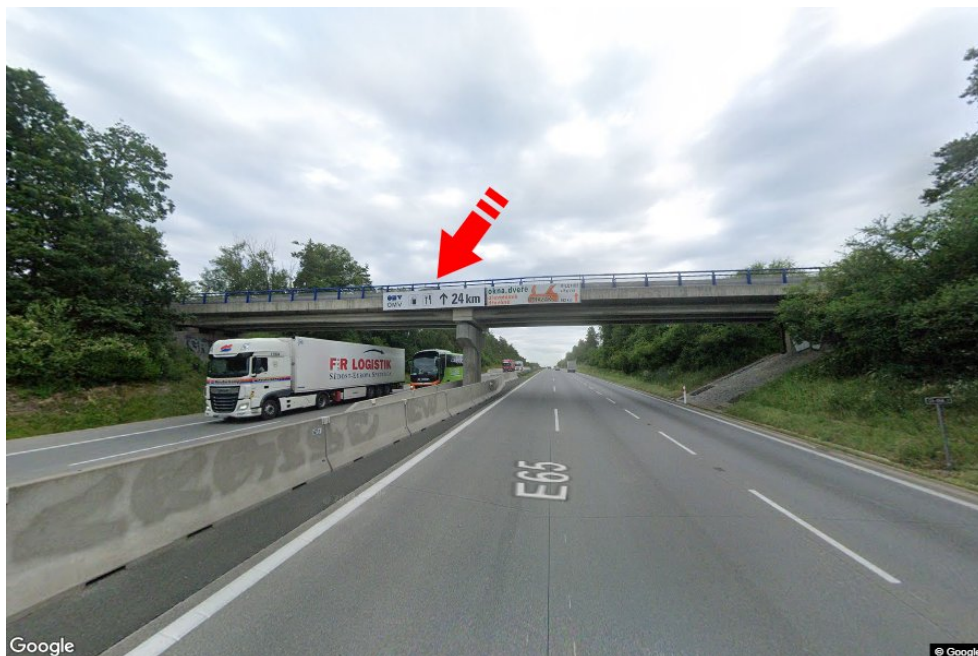

City: **D1 - 67.100**

Address: **Praha-Vyškov Loket**

District: **Benešov**

Coordinates (WGS84): **49.6482248 N 15.124148 E**

Region: **Středočeský kraj**

Size: **7,5x1,25**

Type: **Reklama na mostech**

Panel location

- ☐ center
- ☐ suburb
- ☐ business district
- ☐ residential area
- ☐ industrial district
- ☐ undeveloped areas

Communications

- ☒ highway
- ☐ first-class road
- ☐ other roads
- ☐ street
- ☐ entrance
- ☐ exit
- ☐ car park
- ☐ pedestrian zone
- ☐ intersection

Position

- ☐ perpendicular
- ☐ oblique
- ☐ parallel
- ☐ separate

Visibility

- ☐ up to 20 m
- ☐ 20 - 50 m
- ☐ 20 - 50 m
- ☒ over 100 m
- ☐ custom lighting

Panel surroundings

☐ Public transport	☐ ČD, ČSAD railway station	☐ Post	☐ PNS
☐ Cultural facility	☐ Sport facilities	☐ Medical facility	☐ Shops
☐ Department store	☐ Supermarket	☐ filling station	☐ School, university
☐ Bank	☐ Restaurant	☐ Hotel