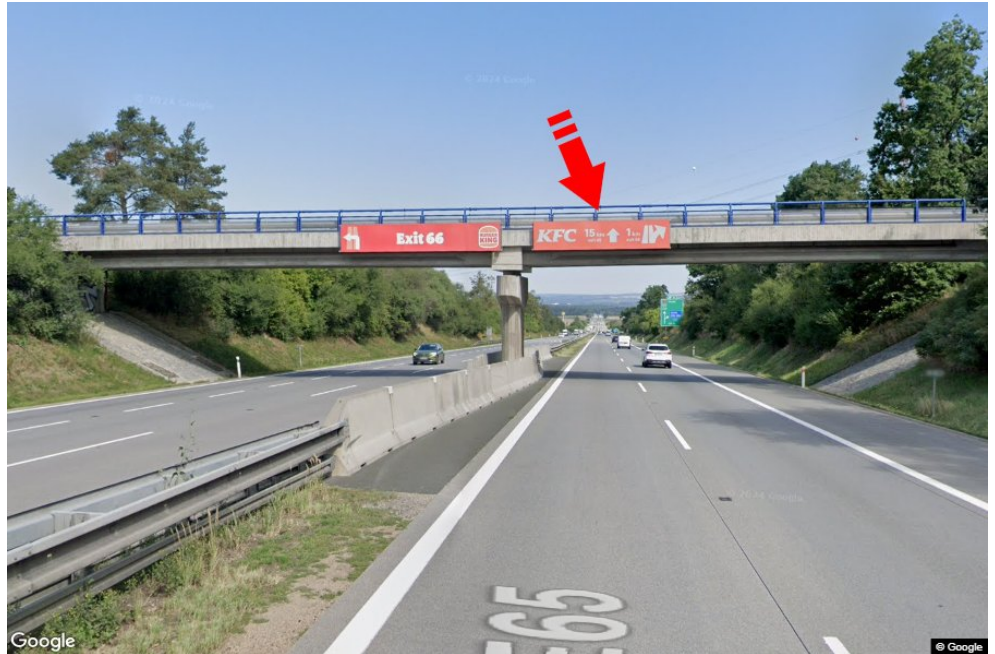

City: **D1 - 67.100**

Address: **Vyškov-Praha Locket**

District: **Benešov**

Coordinates (WGS84): **49.6481762 N 15.1243411 E**

Region: **Středočeský kraj**

Size: **6x1,25**

Type: **Reklama na mostech**

Panel location

- center
- suburb
- business district
- residential area
- industrial district
- undeveloped areas

Communications

- highway
- first-class road
- other roads
- street
- entrance
- exit
- car park
- pedestrian zone
- intersection

Position

- perpendicular
- oblique
- parallel
- separate

Visibility

- up to 20 m
- 20 - 50 m
- 20 - 50 m
- over 100 m
- custom lighting

Panel surroundings

- | | | | |
|--|---|---|---|
| <input type="checkbox"/> Public transport | <input type="checkbox"/> ČD, ČSAD railway station | <input type="checkbox"/> Post | <input type="checkbox"/> PNS |
| <input type="checkbox"/> Cultural facility | <input type="checkbox"/> Sport facilities | <input type="checkbox"/> Medical facility | <input type="checkbox"/> Shops |
| <input type="checkbox"/> Department store | <input type="checkbox"/> Supermarket | <input type="checkbox"/> filling station | <input type="checkbox"/> School, university |
| <input type="checkbox"/> Bank | <input type="checkbox"/> Restaurant | <input type="checkbox"/> Hotel | |