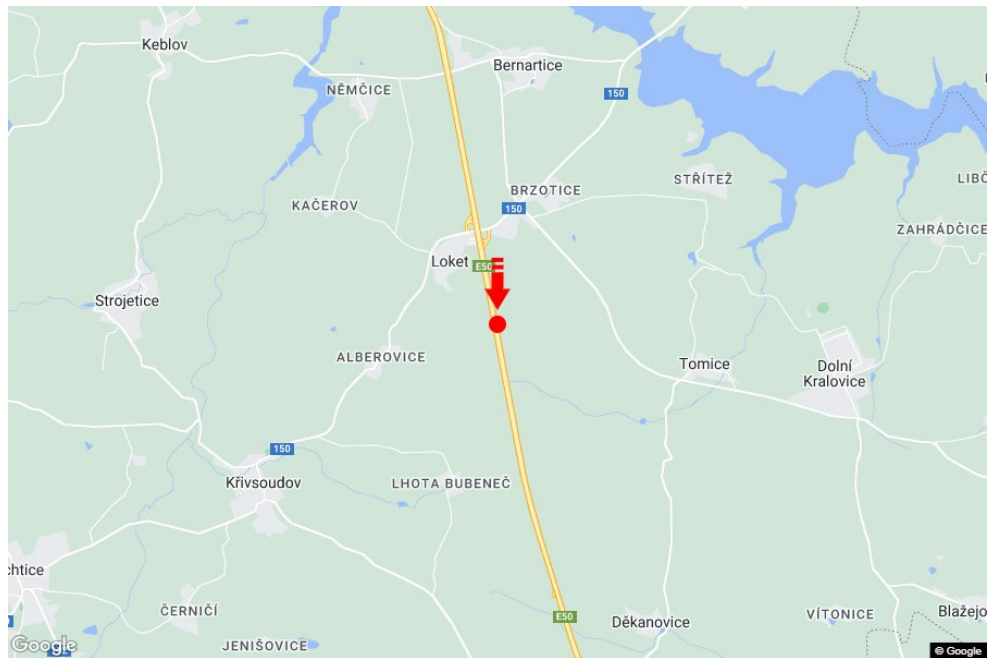

City: **D1 - 67.100**

Address: **Vyškov-Praha Locket**

District: **Benešov**

Coordinates (WGS84): **49.6481762 N 15.1243411 E**

Region: **Středočeský kraj**

Size: **6x1,25**

Type: **Reklama na mostech**

Panel location

- ☐ center
- ☐ suburb
- ☐ business district
- ☐ residential area
- ☐ industrial district
- ☐ undeveloped areas

Communications

- ☒ highway
- ☐ first-class road
- ☐ other roads
- ☐ street
- ☐ entrance
- ☐ exit
- ☐ car park
- ☐ pedestrian zone
- ☐ intersection

Position

- ☐ perpendicular
- ☐ oblique
- ☐ parallel
- ☐ separate

Visibility

- ☐ up to 20 m
- ☐ 20 - 50 m
- ☐ 20 - 50 m
- ☒ over 100 m
- ☐ custom lighting

Panel surroundings

☐ Public transport	☐ ČD, ČSAD railway station	☐ Post	☐ PNS
☐ Cultural facility	☐ Sport facilities	☐ Medical facility	☐ Shops
☐ Department store	☐ Supermarket	☐ filling station	☐ School, university
☐ Bank	☐ Restaurant	☐ Hotel