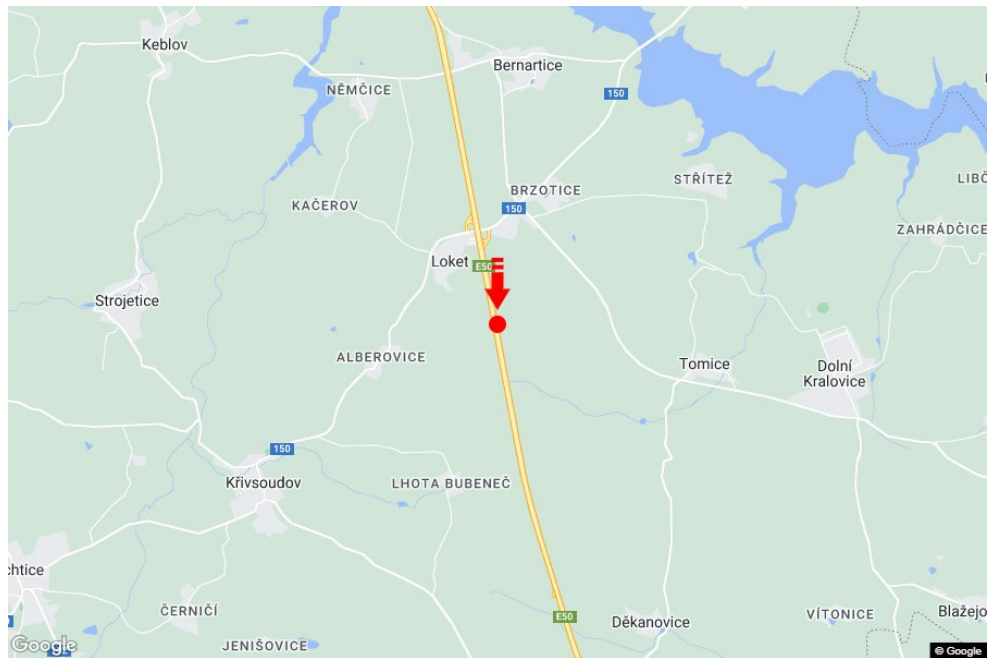

City: **D1 - 67.100**

Address: **Vyškov-Praha Locket**

District: **Benešov**

Coordinates (WGS84): **49.6481762 N 15.1243411 E**

Region: **Středočeský kraj**

Size: **7,5x1,25**

Type: **Reklama na mostech**

Panel location

- ☐ center
- ☐ suburb
- ☐ business district
- ☐ residential area
- ☐ industrial district
- ☐ undeveloped areas

Communications

- ☒ highway
- ☐ first-class road
- ☐ other roads
- ☐ street
- ☐ entrance
- ☐ exit
- ☐ car park
- ☐ pedestrian zone
- ☐ intersection

Position

- ☐ perpendicular
- ☐ oblique
- ☐ parallel
- ☐ separate

Visibility

- ☐ up to 20 m
- ☐ 20 - 50 m
- ☐ 20 - 50 m
- ☒ over 100 m
- ☐ custom lighting

Panel surroundings

☐ Public transport	☐ ČD, ČSAD railway station	☐ Post	☐ PNS
☐ Cultural facility	☐ Sport facilities	☐ Medical facility	☐ Shops
☐ Department store	☐ Supermarket	☐ filling station	☐ School, university
☐ Bank	☐ Restaurant	☐ Hotel