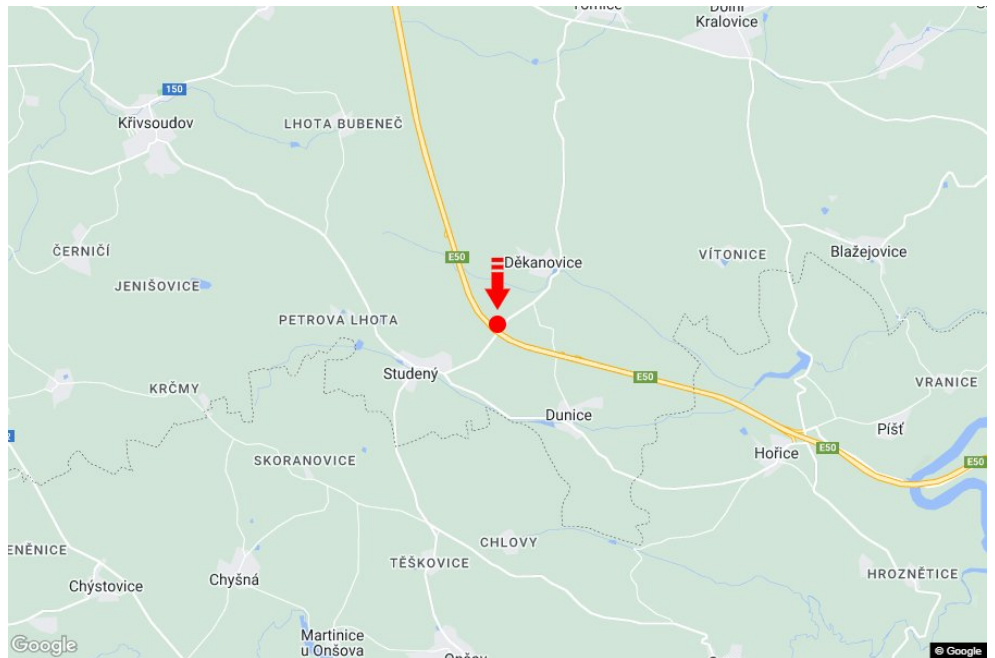

City: **D1 - 71.400**

Address: **Praha-Vyškov Děkanovice**

District: **Benešov**

Coordinates (WGS84): **49.6115106 N 15.1413425 E**

Region: **Středočeský kraj**

Size: **6x1,25**

Type: **Reklama na mostech**

Panel location

- ☐ center
- ☐ suburb
- ☐ business district
- ☐ residential area
- ☐ industrial district
- ☐ undeveloped areas

Communications

- ☒ highway
- ☐ first-class road
- ☐ other roads
- ☐ street
- ☐ entrance
- ☐ exit
- ☐ car park
- ☐ pedestrian zone
- ☐ intersection

Position

- ☐ perpendicular
- ☐ oblique
- ☐ parallel
- ☐ separate

Visibility

- ☐ up to 20 m
- ☐ 20 - 50 m
- ☐ 20 - 50 m
- ☒ over 100 m
- ☐ custom lighting

Panel surroundings

☐ Public transport	☐ ČD, ČSAD railway station	☐ Post	☐ PNS
☐ Cultural facility	☐ Sport facilities	☐ Medical facility	☐ Shops
☐ Department store	☐ Supermarket	☐ filling station	☐ School, university
☐ Bank	☐ Restaurant	☐ Hotel