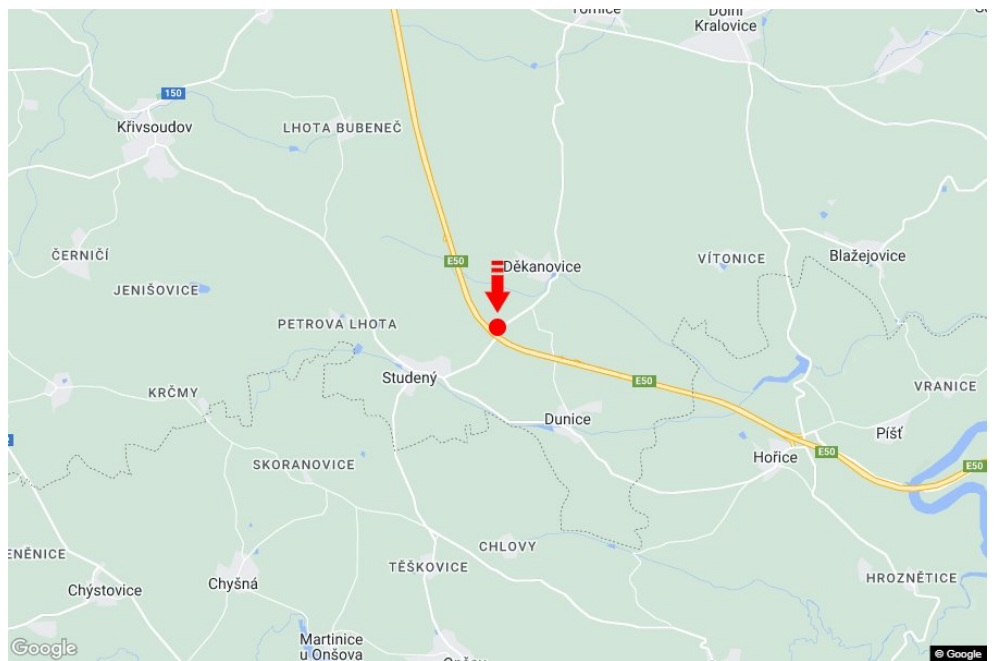

City: **D1 - 71.400**

Address: **Vyškov-Praha Děkanovice**

District: **Benešov**

Coordinates (WGS84): **49.6115507 N 15.1415756 E**

Region: **Středočeský kraj**

Size: **6x1,25**

Type: **Reklama na mostech**

Panel location

- ☐ center
- ☐ suburb
- ☐ business district
- ☐ residential area
- ☐ industrial district
- ☐ undeveloped areas

Communications

- ☒ highway
- ☐ first-class road
- ☐ other roads
- ☐ street
- ☐ entrance
- ☐ exit
- ☐ car park
- ☐ pedestrian zone
- ☐ intersection

Position

- ☐ perpendicular
- ☐ oblique
- ☐ parallel
- ☐ separate

Visibility

- ☐ up to 20 m
- ☐ 20 - 50 m
- ☐ 20 - 50 m
- ☒ over 100 m
- ☐ custom lighting

Panel surroundings

☐ Public transport	☐ ČD, ČSAD railway station	☐ Post	☐ PNS
☐ Cultural facility	☐ Sport facilities	☐ Medical facility	☐ Shops
☐ Department store	☐ Supermarket	☐ filling station	☐ School, university
☐ Bank	☐ Restaurant	☐ Hotel