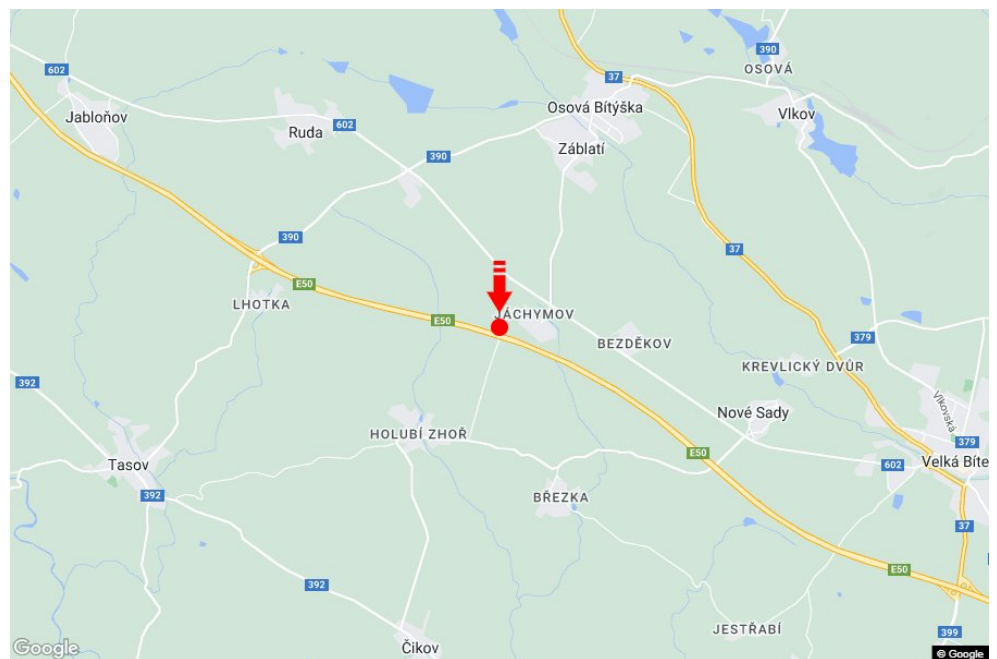

City: **D1 - 156.600**
District: **Žďár nad Sázavou**
Region: **Vysočina**
Type: **Reklama na mostech**

Address: **Praha-Vyškov Jáchymov**
Coordinates (WGS84): **49.3014572 N 16.153379 E**
Size: **6x1,25**

Panel location

- ☐ center
- ☐ suburb
- ☐ business district
- ☐ residential area
- ☐ industrial district
- ☐ undeveloped areas

Communications

- ☒ highway
- ☐ first-class road
- ☐ other roads
- ☐ street
- ☐ entrance
- ☐ exit
- ☐ car park
- ☐ pedestrian zone
- ☐ intersection

Position

- ☐ perpendicular
- ☐ oblique
- ☐ parallel
- ☐ separate

Visibility

- ☐ up to 20 m
- ☐ 20 - 50 m
- ☐ 20 - 50 m
- ☒ over 100 m
- ☐ custom lighting

Panel surroundings

☐ Public transport	☐ ČD, ČSAD railway station	☐ Post	☐ PNS
☐ Cultural facility	☐ Sport facilities	☐ Medical facility	☐ Shops
☐ Department store	☐ Supermarket	☐ filling station	☐ School, university
☐ Bank	☐ Restaurant	☐ Hotel