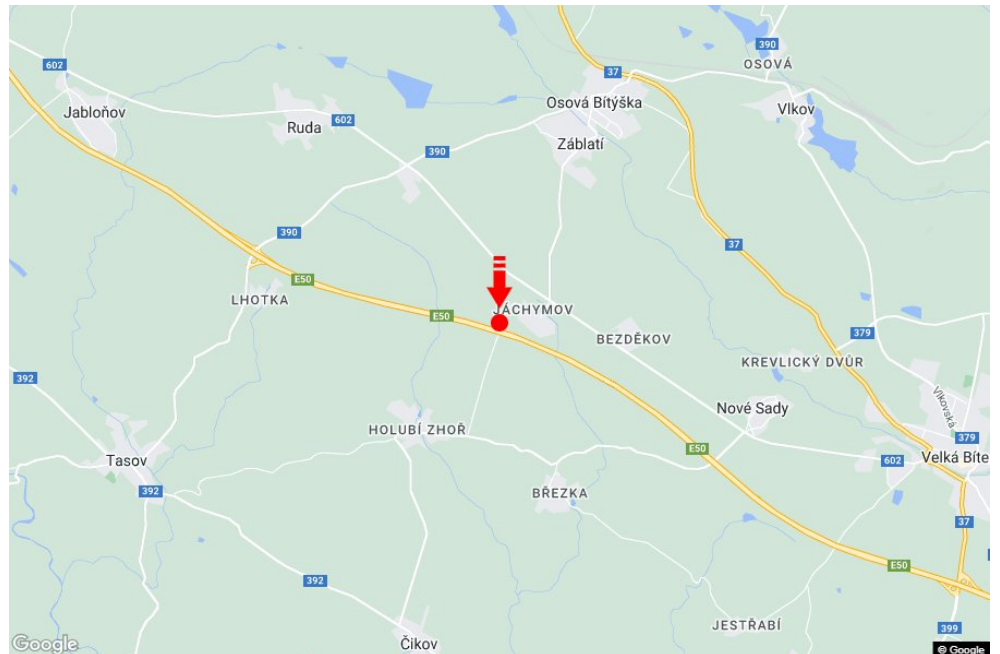

City: **D1 - 156.600**

District: **Žďár nad Sázavou**

Region: **Vysočina**

Type: **Reklama na mostech**

Address: **Vyškov-Praha Jáchymov**

Coordinates (WGS84): **49.3015376 N 16.1535506 E**

Size: **6x1,25**

Panel location

- ☐ center
- ☐ suburb
- ☐ business district
- ☐ residential area
- ☐ industrial district
- ☐ undeveloped areas

Communications

- ☒ highway
- ☐ first-class road
- ☐ other roads
- ☐ street
- ☐ entrance
- ☐ exit
- ☐ car park
- ☐ pedestrian zone
- ☐ intersection

Position

- ☐ perpendicular
- ☐ oblique
- ☐ parallel
- ☐ separate

Visibility

- ☐ up to 20 m
- ☐ 20 - 50 m
- ☐ 20 - 50 m
- ☒ over 100 m
- ☐ custom lighting

Panel surroundings

☐ Public transport	☐ ČD, ČSAD railway station	☐ Post	☐ PNS
☐ Cultural facility	☐ Sport facilities	☐ Medical facility	☐ Shops
☐ Department store	☐ Supermarket	☐ filling station	☐ School, university
☐ Bank	☐ Restaurant	☐ Hotel