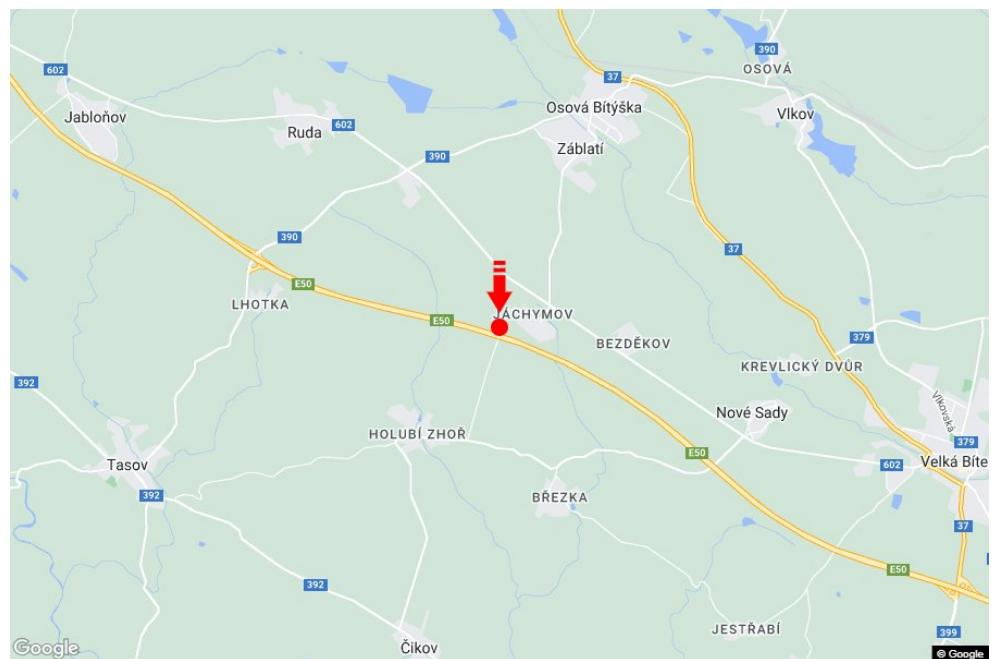

City: **D1 - 156.600**
District: **Žďár nad Sázavou**
Region: **Vysočina**
Type: **Reklama na mostech**

Address: **Vyškov-Praha Jáchymov**
Coordinates (WGS84): **49.3015376 N 16.1535506 E**
Size: **6x1,25**

Panel location

- ☐ center
- ☐ suburb
- ☐ business district
- ☐ residential area
- ☐ industrial district
- ☐ undeveloped areas

Communications

- ☒ highway
- ☐ first-class road
- ☐ other roads
- ☐ street
- ☐ entrance
- ☐ exit
- ☐ car park
- ☐ pedestrian zone
- ☐ intersection

Position

- ☐ perpendicular
- ☐ oblique
- ☐ parallel
- ☐ separate

Visibility

- ☐ up to 20 m
- ☐ 20 - 50 m
- ☐ 20 - 50 m
- ☒ over 100 m
- ☐ custom lighting

Panel surroundings

☐ Public transport	☐ ČD, ČSAD railway station	☐ Post	☐ PNS
☐ Cultural facility	☐ Sport facilities	☐ Medical facility	☐ Shops
☐ Department store	☐ Supermarket	☐ filling station	☐ School, university
☐ Bank	☐ Restaurant	☐ Hotel