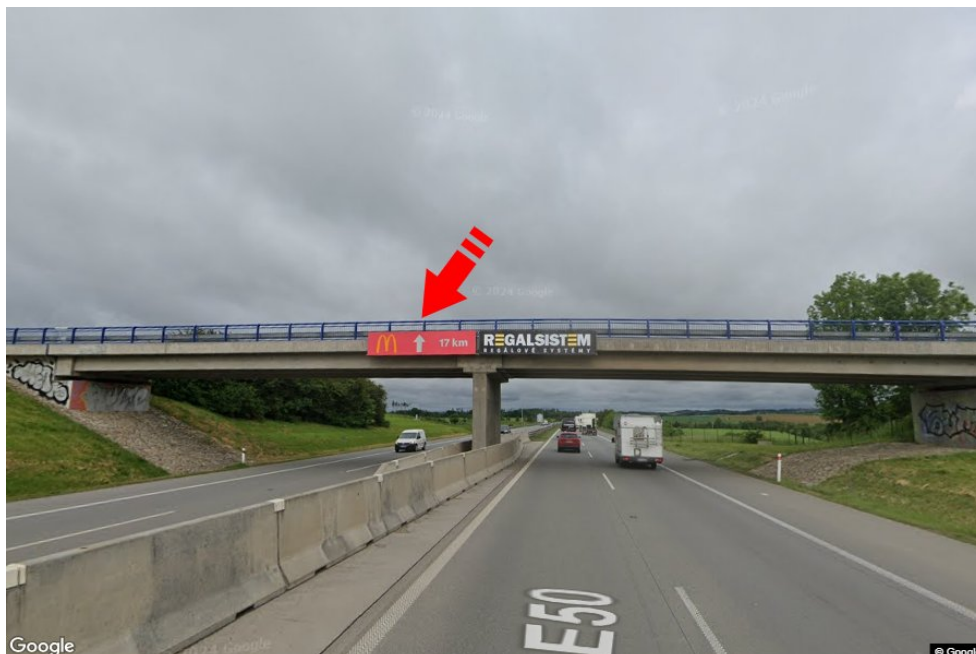

City: **D1 - 161.900**
 District: **Žďár nad Sázavou**
 Region: **Vysočina**
 Type: **Reklama na mostech**

Address: **Vyškov-Praha Velká Bíteš**
 Coordinates (WGS84): **49.2773509 N 16.2171342 E**
 Size: **6x1,25**

Panel location

- center
- suburb
- business district
- residential area
- industrial district
- undeveloped areas

Communications

- highway
- first-class road
- other roads
- street
- entrance
- exit
- car park
- pedestrian zone
- intersection

Position

- perpendicular
- oblique
- parallel
- separate

Visibility

- up to 20 m
- 20 - 50 m
- 20 - 50 m
- over 100 m
- custom lighting

Panel surroundings

- | | | | |
|--|---|---|---|
| <input type="checkbox"/> Public transport | <input type="checkbox"/> ČD, ČSAD railway station | <input type="checkbox"/> Post | <input type="checkbox"/> PNS |
| <input type="checkbox"/> Cultural facility | <input type="checkbox"/> Sport facilities | <input type="checkbox"/> Medical facility | <input type="checkbox"/> Shops |
| <input type="checkbox"/> Department store | <input type="checkbox"/> Supermarket | <input type="checkbox"/> filling station | <input type="checkbox"/> School, university |
| <input type="checkbox"/> Bank | <input type="checkbox"/> Restaurant | <input type="checkbox"/> Hotel | |