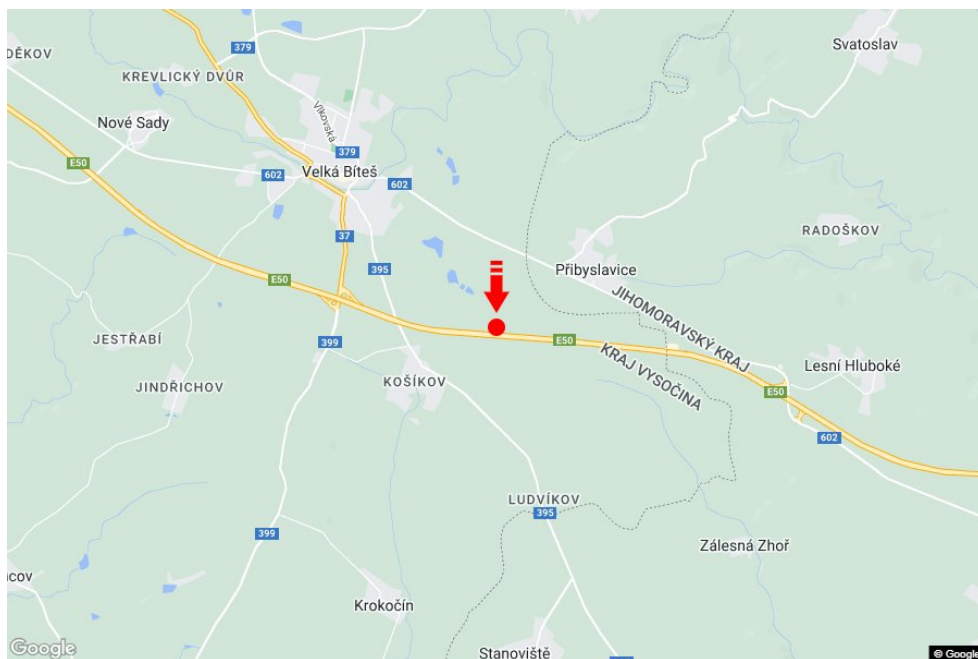

City: **D1 - 164.500**

Address: **Praha-Vyškov Velká Bíteš II**

District: **Žďár nad Sázavou**

Coordinates (WGS84): **49.2717316 N 16.2506436 E**

Region: **Vysočina**

Size: **6x1,25**

Type: **Reklama na mostech**

Panel location

- ☐ center
- ☐ suburb
- ☐ business district
- ☐ residential area
- ☐ industrial district
- ☐ undeveloped areas

Communications

- ☒ highway
- ☐ first-class road
- ☐ other roads
- ☐ street
- ☐ entrance
- ☐ exit
- ☐ car park
- ☐ pedestrian zone
- ☐ intersection

Position

- ☐ perpendicular
- ☐ oblique
- ☐ parallel
- ☐ separate

Visibility

- ☐ up to 20 m
- ☐ 20 - 50 m
- ☐ 20 - 50 m
- ☒ over 100 m
- ☐ custom lighting

Panel surroundings

☐ Public transport	☐ ČD, ČSAD railway station	☐ Post	☐ PNS
☐ Cultural facility	☐ Sport facilities	☐ Medical facility	☐ Shops
☐ Department store	☐ Supermarket	☐ filling station	☐ School, university
☐ Bank	☐ Restaurant	☐ Hotel