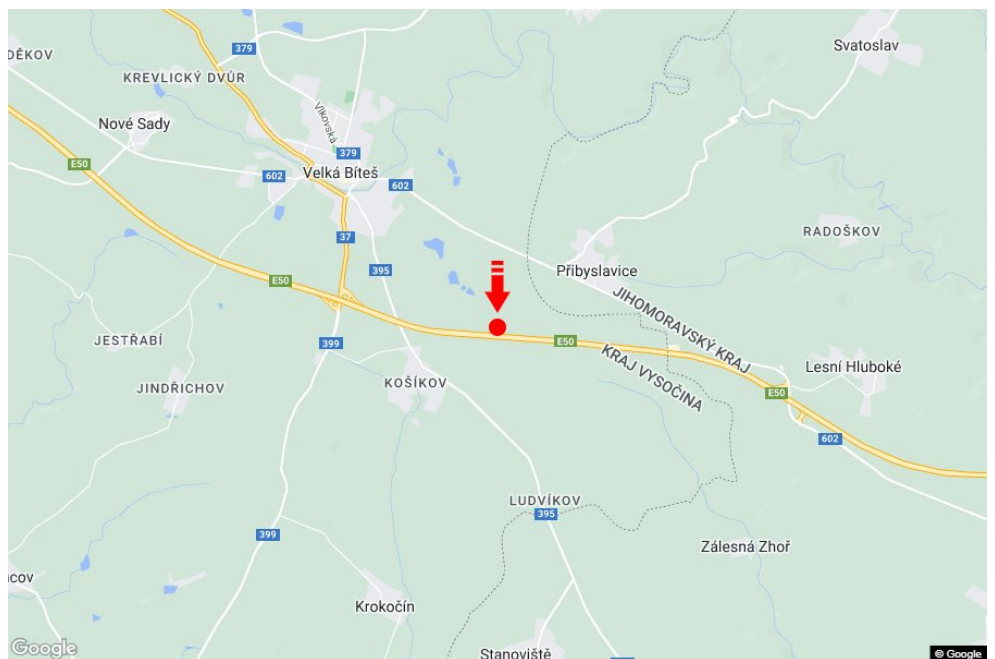

City: **D1 - 164.500**
District: **Žďár nad Sázavou**
Region: **Vysočina**
Type: **Reklama na mostech**

Address: **Vyškov-Praha Velká Bíteš II**
Coordinates (WGS84): **49.2718611 N 16.2507455 E**
Size: **6x1,25**

Panel location

- ☐ center
- ☐ suburb
- ☐ business district
- ☐ residential area
- ☐ industrial district
- ☐ undeveloped areas

Communications

- ☒ highway
- ☐ first-class road
- ☐ other roads
- ☐ street
- ☐ entrance
- ☐ exit
- ☐ car park
- ☐ pedestrian zone
- ☐ intersection

Position

- ☐ perpendicular
- ☐ oblique
- ☐ parallel
- ☐ separate

Visibility

- ☐ up to 20 m
- ☐ 20 - 50 m
- ☐ 20 - 50 m
- ☒ over 100 m
- ☐ custom lighting

Panel surroundings

☐ Public transport	☐ ČD, ČSAD railway station	☐ Post	☐ PNS
☐ Cultural facility	☐ Sport facilities	☐ Medical facility	☐ Shops
☐ Department store	☐ Supermarket	☐ filling station	☐ School, university
☐ Bank	☐ Restaurant	☐ Hotel