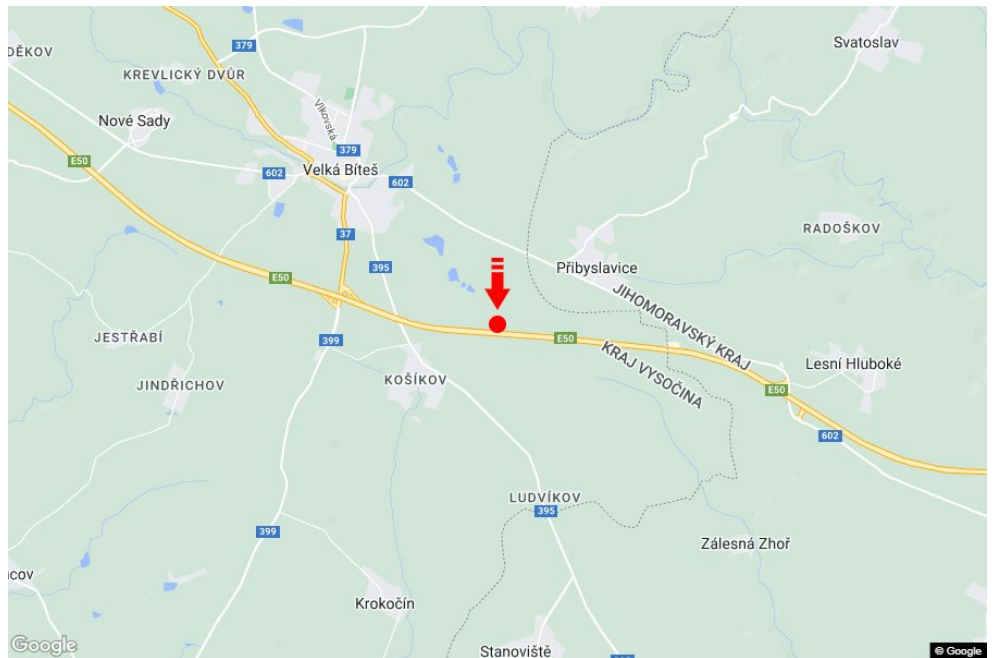

City: **D1 - 164.500**
District: **Žďár nad Sázavou**
Region: **Vysočina**
Type: **Reklama na mostech**

Address: **Vyškov-Praha Velká Bíteš II**
Coordinates (WGS84): **49.2718611 N 16.2507455 E**
Size: **6x1,25**

Panel location

- ☐ center
- ☐ suburb
- ☐ business district
- ☐ residential area
- ☐ industrial district
- ☐ undeveloped areas

Communications

- ☒ highway
- ☐ first-class road
- ☐ other roads
- ☐ street
- ☐ entrance
- ☐ exit
- ☐ car park
- ☐ pedestrian zone
- ☐ intersection

Position

- ☐ perpendicular
- ☐ oblique
- ☐ parallel
- ☐ separate

Visibility

- ☐ up to 20 m
- ☐ 20 - 50 m
- ☐ 20 - 50 m
- ☒ over 100 m
- ☐ custom lighting

Panel surroundings

☐ Public transport	☐ ČD, ČSAD railway station	☐ Post	☐ PNS
☐ Cultural facility	☐ Sport facilities	☐ Medical facility	☐ Shops
☐ Department store	☐ Supermarket	☐ filling station	☐ School, university
☐ Bank	☐ Restaurant	☐ Hotel