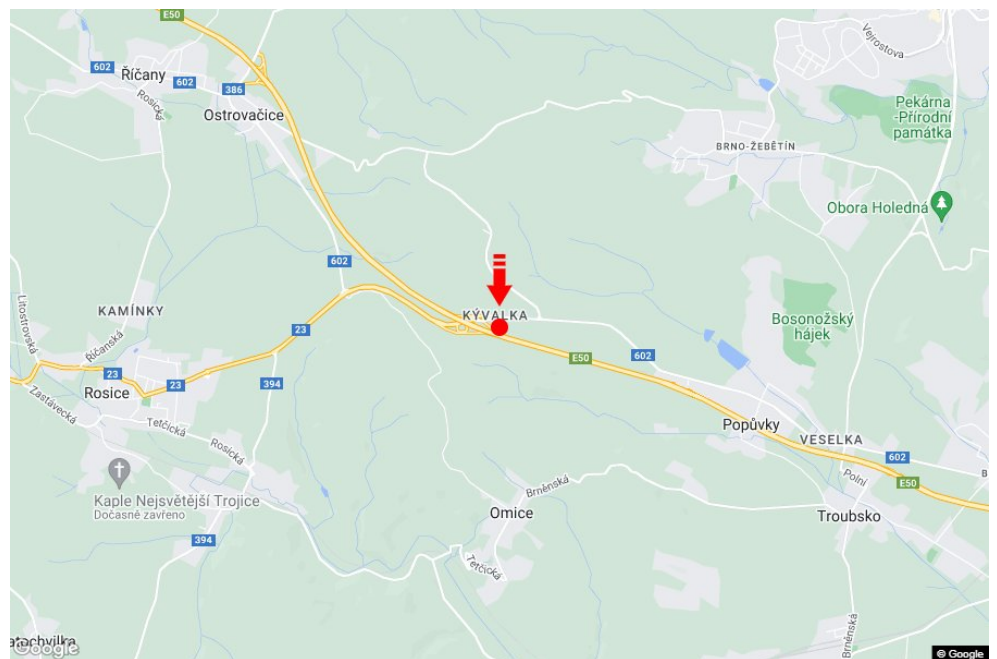

City: **D1 - 182.800**
District: **Brno-venkov**
Region: **Jihomoravský kraj**
Type: **Reklama na mostech**

Address: **Praha-Vyškov Omice**
Coordinates (WGS84): **49.1880665 N 16.449874 E**
Size: **7,5x1,25**

Panel location

- ☐ center
- ☐ suburb
- ☐ business district
- ☐ residential area
- ☐ industrial district
- ☐ undeveloped areas

Communications

- ☒ highway
- ☐ first-class road
- ☐ other roads
- ☐ street
- ☐ entrance
- ☐ exit
- ☐ car park
- ☐ pedestrian zone
- ☐ intersection

Position

- ☐ perpendicular
- ☐ oblique
- ☐ parallel
- ☐ separate

Visibility

- ☐ up to 20 m
- ☐ 20 - 50 m
- ☐ 20 - 50 m
- ☒ over 100 m
- ☐ custom lighting

Panel surroundings

☐ Public transport	☐ ČD, ČSAD railway station	☐ Post	☐ PNS
☐ Cultural facility	☐ Sport facilities	☐ Medical facility	☐ Shops
☐ Department store	☐ Supermarket	☐ filling station	☐ School, university
☐ Bank	☐ Restaurant	☐ Hotel