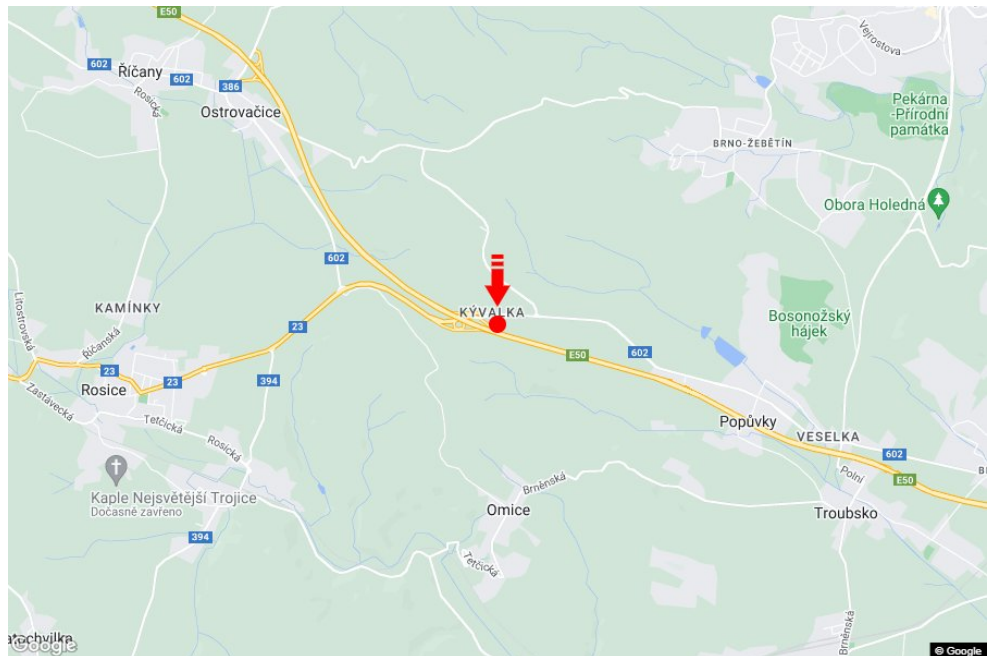

City: **D1 - 182.800**
District: **Brno-venkov**
Region: **Jihomoravský kraj**
Type: **Reklama na mostech**

Address: **Vyškov-Praha Omice**
Coordinates (WGS84): **49.1881507 N 16.4500403 E**
Size: **6x1,25**

Panel location

- ☐ center
- ☐ suburb
- ☐ business district
- ☐ residential area
- ☐ industrial district
- ☐ undeveloped areas

Communications

- ☒ highway
- ☐ first-class road
- ☐ other roads
- ☐ street
- ☐ entrance
- ☐ exit
- ☐ car park
- ☐ pedestrian zone
- ☐ intersection

Position

- ☐ perpendicular
- ☐ oblique
- ☐ parallel
- ☐ separate

Visibility

- ☐ up to 20 m
- ☐ 20 - 50 m
- ☐ 20 - 50 m
- ☒ over 100 m
- ☐ custom lighting

Panel surroundings

☐ Public transport	☐ ČD, ČSAD railway station	☐ Post	☐ PNS
☐ Cultural facility	☐ Sport facilities	☐ Medical facility	☐ Shops
☐ Department store	☐ Supermarket	☐ filling station	☐ School, university
☐ Bank	☐ Restaurant	☐ Hotel