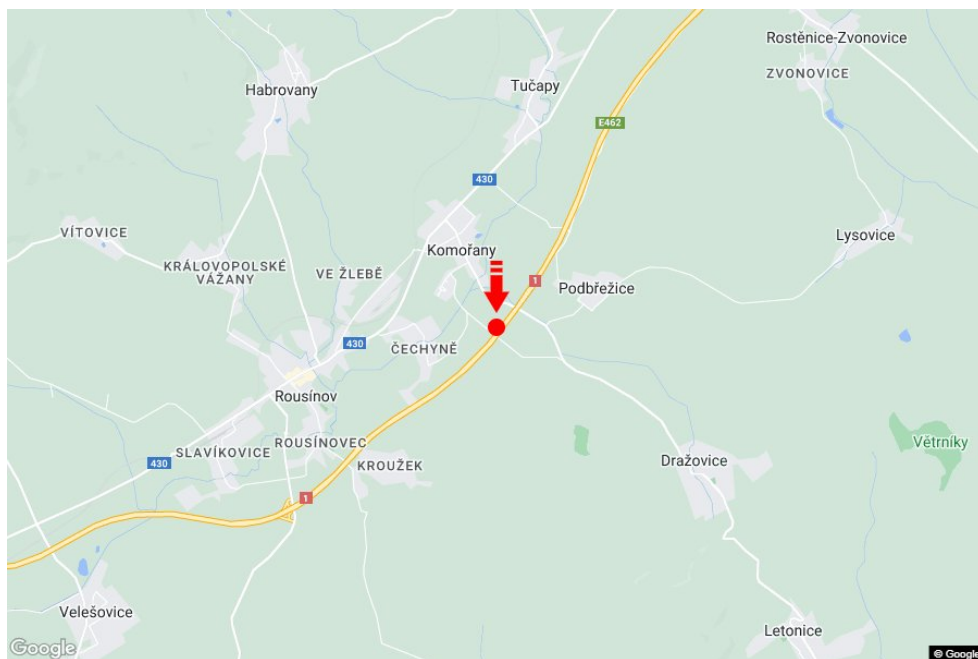

City: **D1 - 218.900**

District: **Vyškov**

Region: **Jihomoravský kraj**

Type: **Reklama na mostech**

Address: **Praha-Vyškov Komořany**

Coordinates (WGS84): **49.20747 N 16.9121924 E**

Size: **6x1,25**

Panel location

- ☐ center
- ☐ suburb
- ☐ business district
- ☐ residential area
- ☐ industrial district
- ☐ undeveloped areas

Communications

- ☒ highway
- ☐ first-class road
- ☐ other roads
- ☐ street
- ☐ entrance
- ☐ exit
- ☐ car park
- ☐ pedestrian zone
- ☐ intersection

Position

- ☐ perpendicular
- ☐ oblique
- ☐ parallel
- ☐ separate

Visibility

- ☐ up to 20 m
- ☐ 20 - 50 m
- ☐ 20 - 50 m
- ☒ over 100 m
- ☐ custom lighting

Panel surroundings

☐ Public transport	☐ ČD, ČSAD railway station	☐ Post	☐ PNS
☐ Cultural facility	☐ Sport facilities	☐ Medical facility	☐ Shops
☐ Department store	☐ Supermarket	☐ filling station	☐ School, university
☐ Bank	☐ Restaurant	☐ Hotel