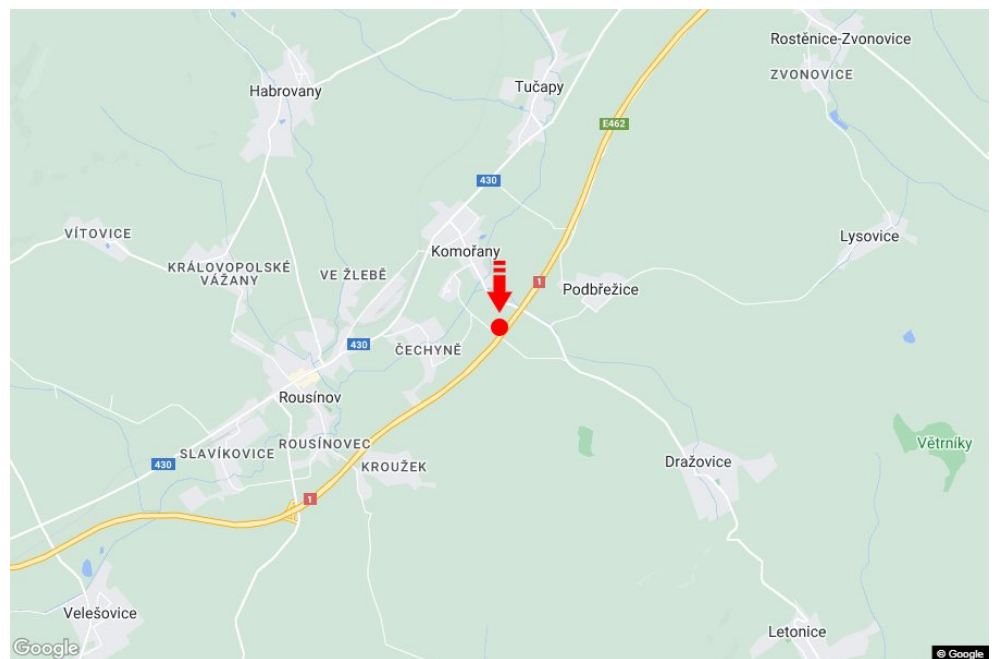

City: **D1 - 218.900**
District: **Vyškov**
Region: **Jihomoravský kraj**
Type: **Reklama na mostech**

Address: **Vyškov-Praha Komořany**
Coordinates (WGS84): **49.2075857 N 16.9121602 E**
Size: **6x1,25**

Panel location

- ☐ center
- ☐ suburb
- ☐ business district
- ☐ residential area
- ☐ industrial district
- ☐ undeveloped areas

Communications

- ☒ highway
- ☐ first-class road
- ☐ other roads
- ☐ street
- ☐ entrance
- ☐ exit
- ☐ car park
- ☐ pedestrian zone
- ☐ intersection

Position

- ☐ perpendicular
- ☐ oblique
- ☐ parallel
- ☐ separate

Visibility

- ☐ up to 20 m
- ☐ 20 - 50 m
- ☐ 20 - 50 m
- ☒ over 100 m
- ☐ custom lighting

Panel surroundings

☐ Public transport	☐ ČD, ČSAD railway station	☐ Post	☐ PNS
☐ Cultural facility	☐ Sport facilities	☐ Medical facility	☐ Shops
☐ Department store	☐ Supermarket	☐ filling station	☐ School, university
☐ Bank	☐ Restaurant	☐ Hotel