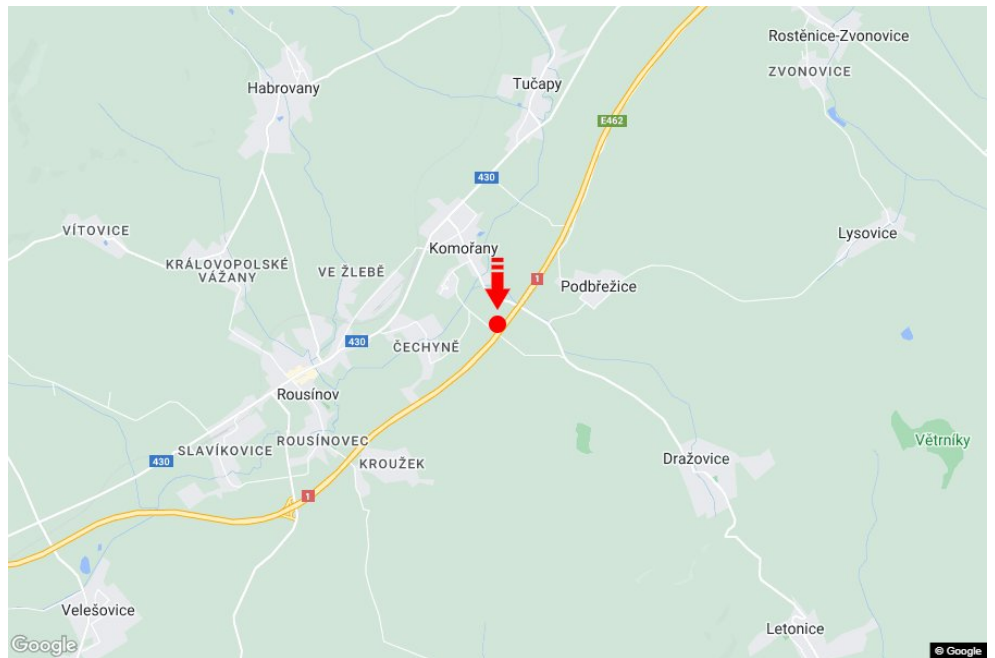

City: **D1 - 218.900**
District: **Vyškov**
Region: **Jihomoravský kraj**
Type: **Reklama na mostech**

Address: **Vyškov-Praha Komořany**
Coordinates (WGS84): **49.2075857 N 16.9121602 E**
Size: **6x1,25**

Panel location

- ☐ center
- ☐ suburb
- ☐ business district
- ☐ residential area
- ☐ industrial district
- ☐ undeveloped areas

Communications

- ☒ highway
- ☐ first-class road
- ☐ other roads
- ☐ street
- ☐ entrance
- ☐ exit
- ☐ car park
- ☐ pedestrian zone
- ☐ intersection

Position

- ☐ perpendicular
- ☐ oblique
- ☐ parallel
- ☐ separate

Visibility

- ☐ up to 20 m
- ☐ 20 - 50 m
- ☐ 20 - 50 m
- ☒ over 100 m
- ☐ custom lighting

Panel surroundings

☐ Public transport	☐ ČD, ČSAD railway station	☐ Post	☐ PNS
☐ Cultural facility	☐ Sport facilities	☐ Medical facility	☐ Shops
☐ Department store	☐ Supermarket	☐ filling station	☐ School, university
☐ Bank	☐ Restaurant	☐ Hotel